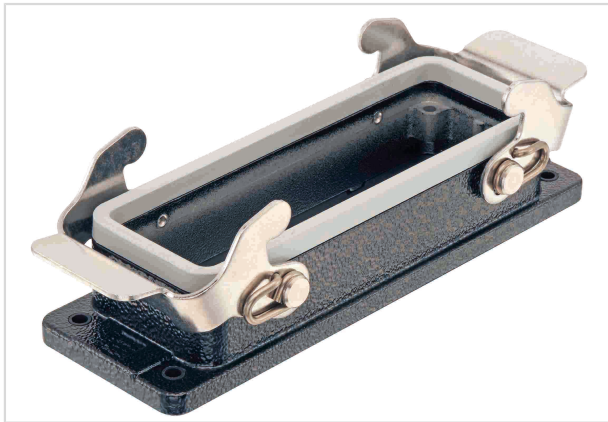

Han 24M-Base Panel 2 Levers IP67

Image is for illustration purposes only. Please refer to product description.

Part number	09 37 024 1301
Specification	Han 24M-Base Panel 2 Levers IP67
HARTING eCatalogue	https://b2b.harting.com/09370241301

Identification

Category	Hoods/Housings
Series of hoods/housings	Han [®] M
Type of hood/housing	Bulkhead mounted housing
Type	Low construction

Version

Size	24 B
Locking type	Double locking lever
Field of application	Hoods/housings for rough environments