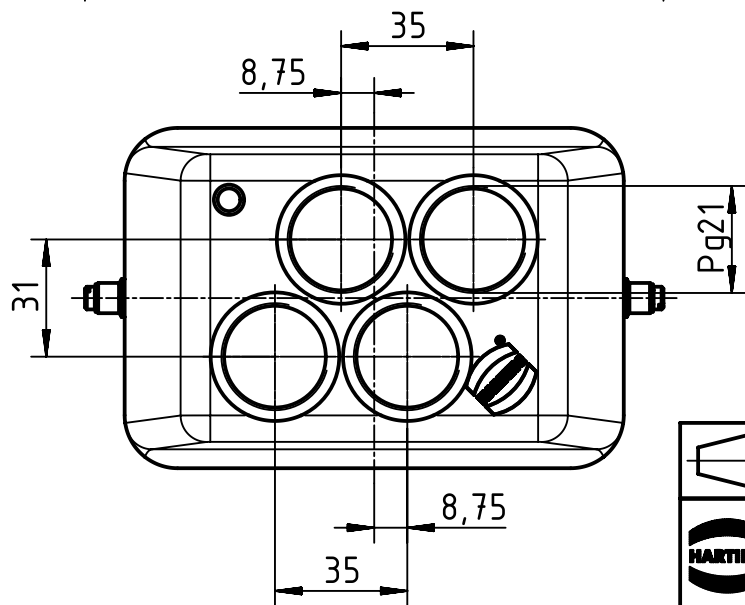

1 2 3 4 5 6

A

B

C

D

|   |  |   |                      |                          |                             |                    |  |             |
|---|--|---|----------------------|--------------------------|-----------------------------|--------------------|--|-------------|
|   | All rights reserved<br>Department EL PD - DE | All Dimensions in mm<br>Original Size DIN A4        |                      |                          | Scale<br>1:2                | Free size tol.     | Ref.   |             |
|   |  | HARTING Electric GmbH & Co. KG<br>D-32339 Espelkamp | Created by<br>FINKEV | Inspected by<br>BERGHORN | Standardisation<br>TIEMANNA | Date<br>2015-06-19 | State<br>Final Release                                   | Sub.        |
| Title<br>Han M Hood Top Entry HC 4x PG 21 |  |   |                      |                          |                             |                    | Doc-Key / ECM-Nr.<br>100173587/UGD/004/A<br>500000089202 |             |
| Type<br>TB                                |  |   |                      |                          | Number<br>09 37 048 0448    |                    | Rev.<br>A  | Page<br>1/1 |