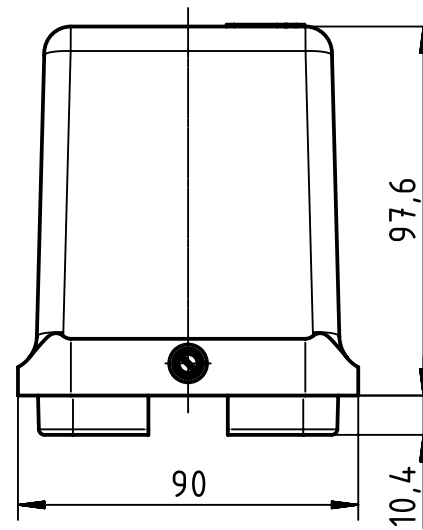

1 2 3 4 5 6

A

B

C

D

|   |  |   |                      |                          |                             |                    |  |             |
|---|--|---|----------------------|--------------------------|-----------------------------|--------------------|--|-------------|
|   | All rights reserved<br>Department EL PD - DE | All Dimensions in mm<br>Original Size DIN A4        |                      |                          | Scale<br>1:2                | Free size tol.     | Ref.   |             |
|   |  | HARTING Electric GmbH & Co. KG<br>D-32339 Espelkamp | Created by<br>FINKEV | Inspected by<br>BERGHORN | Standardisation<br>TIEMANNA | Date<br>2015-06-19 | State<br>Final Release                                   | Sub.        |
| Title<br>Han M Hood Top Entry HC 4x PG 21 |  |   |                      |                          |                             |                    | Doc-Key / ECM-Nr.<br>100173587/UGD/004/A<br>500000089202 |             |
| Type<br>TB                                |  |   |                      |                          | Number<br>09 37 048 0448    |                    | Rev.<br>A  | Page<br>1/1 |