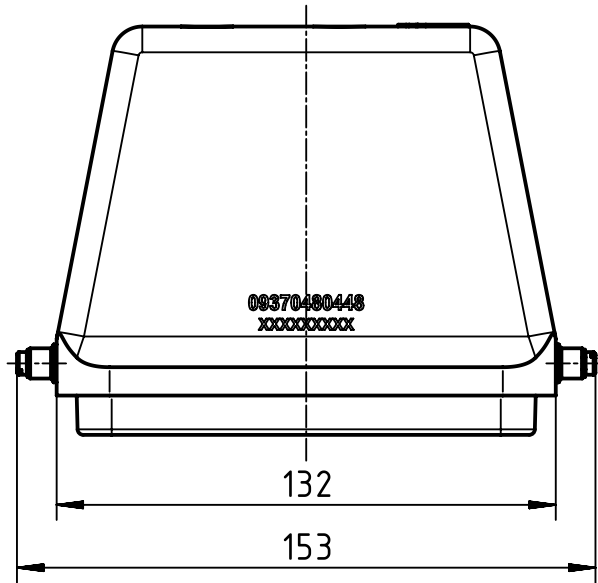

1 2 3 4 5 6

A

B

C

D

|   |  |   |                      |                          |                             |                    |  |             |
|---|--|---|----------------------|--------------------------|-----------------------------|--------------------|--|-------------|
|   | All rights reserved<br>Department EL PD - DE | All Dimensions in mm<br>Original Size DIN A4        |                      |                          | Scale<br>1:2                | Free size tol.     | Ref.   |             |
|   |  | HARTING Electric GmbH & Co. KG<br>D-32339 Espelkamp | Created by<br>FINKEV | Inspected by<br>BERGHORN | Standardisation<br>TIEMANNA | Date<br>2015-06-19 | State<br>Final Release                                   | Sub.        |
| Title<br>Han M Hood Top Entry HC 4x PG 21 |  |   |                      |                          |                             |                    | Doc-Key / ECM-Nr.<br>100173587/UGD/004/A<br>500000089202 |             |
| Type<br>TB                                |  |   |                      |                          | Number<br>09 37 048 0448    |                    | Rev.<br>A  | Page<br>1/1 |