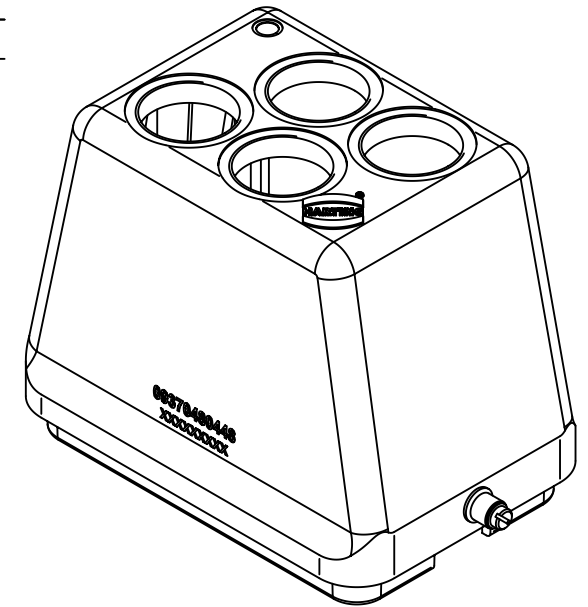

1 2 3 4 5 6

A

B

C

D

|   |  |   |                      |                          |                             |                    |  |             |
|---|--|---|----------------------|--------------------------|-----------------------------|--------------------|--|-------------|
|   | All rights reserved<br>Department EL PD - DE | All Dimensions in mm<br>Original Size DIN A4        |                      |                          | Scale<br>1:2                | Free size tol.     | Ref.   |             |
|   |  | HARTING Electric GmbH & Co. KG<br>D-32339 Espelkamp | Created by<br>FINKEV | Inspected by<br>BERGHORN | Standardisation<br>TIEMANNA | Date<br>2015-06-19 | State<br>Final Release                                   | Sub.        |
| Title<br>Han M Hood Top Entry HC 4x PG 21 |  |   |                      |                          |                             |                    | Doc-Key / ECM-Nr.<br>100173587/UGD/004/A<br>500000089202 |             |
| Type<br>TB                                |  |   |                      |                          | Number<br>09 37 048 0448    |                    | Rev.<br>A  | Page<br>1/1 |