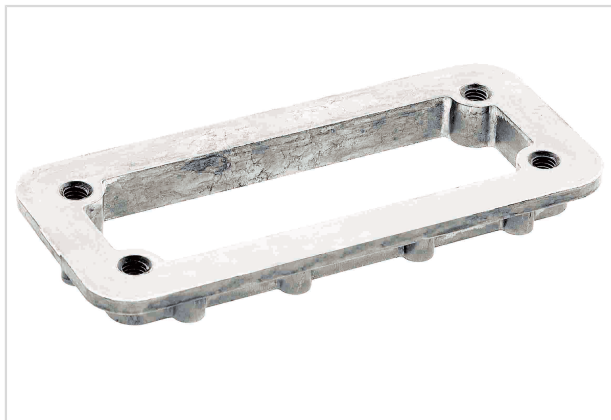

Mounting frames for standard hood 16B

Image is for illustration purposes only. Please refer to product description.

Part number	09 40 000 9923
Specification	Mounting frames for standard hood 16B
HARTING eCatalogue	https://b2b.harting.com/09400009923

Identification

Category	Accessories
Type of accessory	Mounting frames
Description of the accessory	for standard hoods/housings

Version

Size	16 B
------	------

Material properties

Material (accessories)	Metal
RoHS	compliant
ELV status	compliant
China RoHS	e
REACH Annex XVII substances	No
REACH ANNEX XIV substances	No
REACH SVHC substances	No
California Proposition 65 substances	Yes

Commercial data

Packaging size	1
Net weight	81 g
Country of origin	Germany
European customs tariff number	85389099

Pushing Performance

Commercial data

eCl@ss

27440210 Fixing element for industrial connectors