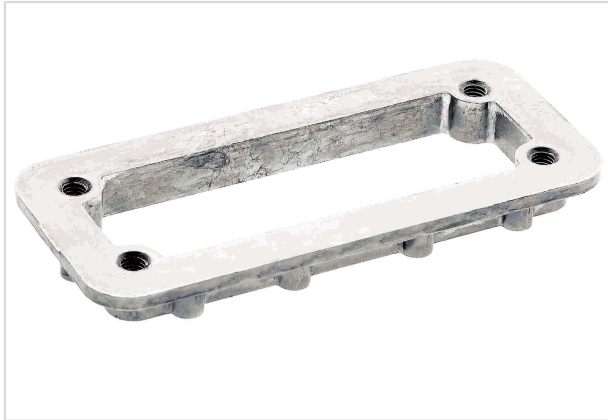

Montagerahmen Baugröße 24B Gewinde M4

Image is for illustration purposes only. Please refer to product description.

Part number	09 40 000 9924
Specification	Montagerahmen Baugröße 24B Gewinde M4
HARTING eCatalogue	https://b2b.harting.com/09400009924

Identification

Category	Accessories
Type of accessory	Mounting frames
Description of the accessory	for standard hoods/housings

Version

Size	24 B
------	------

Material properties

Material (accessories)	Metal
RoHS	compliant
ELV status	compliant
China RoHS	e
REACH Annex XVII substances	No
REACH ANNEX XIV substances	No
REACH SVHC substances	No
California Proposition 65 substances	Yes

Commercial data

Packaging size	1
Net weight	96.7 g
Country of origin	Germany
European customs tariff number	85389099

Pushing Performance

Commercial data

eCl@ss

27440210 Fixing element for industrial connectors