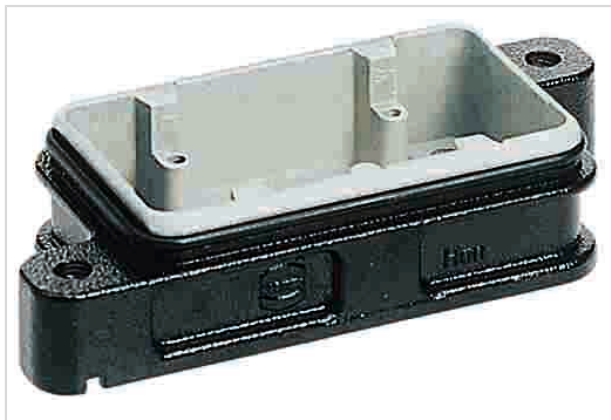

Han 6 HPR Base Panel Toggle locking

Image is for illustration purposes only. Please refer to product description.

Part number	09 40 006 0301
Specification	Han 6 HPR Base Panel Toggle locking
HARTING eCatalogue	https://b2b.harting.com/09400060301

Identification

Category	Hoods/Housings
Series of hoods/housings	Han [®] HPR
Type of hood/housing	Bulkhead mounted housing

Version

Size	6 B
Locking type	Toggle locking
Field of application	Hoods/housings for harsh outdoor environments

Technical characteristics

Limiting temperature	-40 ... +125 °C
Degree of protection acc. to IEC 60529	IP65 IP68
Type rating acc. to UL 50 / UL 50E	4 4X 12

Material properties

Material (hood/housing)	Aluminium die-cast Corrosion resistant
Surface (hood/housing)	Powder-coated
Colour (hood/housing)	RAL 9005 (jet black)
Material (seal)	NBR
RoHS	compliant