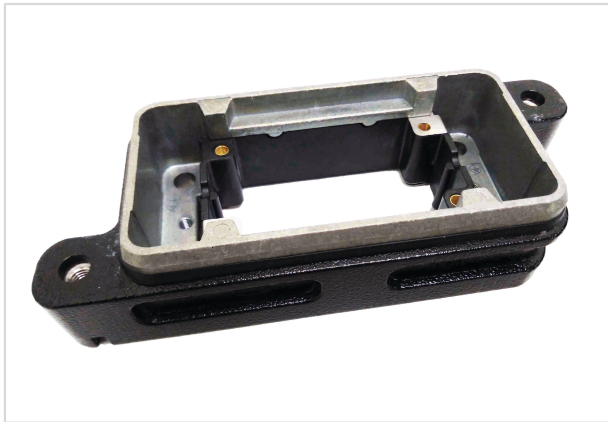

Han® 10 HPR HBM Rear-fit

Image is for illustration purposes only. Please refer to product description.

Part number	09 40 010 0391
Specification	Han® 10 HPR HBM Rear-fit
HARTING eCatalogue	https://b2b.harting.com/09400100391

Identification

Category	Hoods/Housings
Series of hoods/housings	Han® HPR
Type of hood/housing	Bulkhead mounted housing
Description of hood/housing	Rear mounting

Version

Size	10 B
Locking type	Screw locking
Field of application	Hoods/housings for harsh outdoor environments
Pack contents	Mounting frame is included within the delivery

Technical characteristics

Tightening torque (screw locking)	4 Nm
Limiting temperature	-40 ... +125 °C
Degree of protection acc. to IEC 60529	IP65 IP68 IP69 / IPX9K acc. to ISO 20653
Type rating acc. to UL 50 / UL 50E	4 4X 12

Material properties

Material (hood/housing)	Aluminium die-cast Corrosion resistant
Surface (hood/housing)	Powder-coated

Pushing Performance

Material properties

Colour (hood/housing)	RAL 9005 (jet black)
Material (seal)	NBR