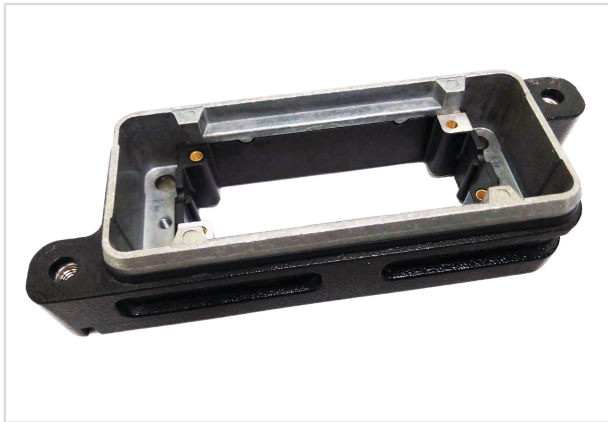

Han® 16 HPR HBM Rear-fit

Image is for illustration purposes only. Please refer to product description.

Part number	09 40 016 0391
Specification	Han® 16 HPR HBM Rear-fit
HARTING eCatalogue	https://b2b.harting.com/09400160391

Identification

Category	Hoods/Housings
Series of hoods/housings	Han® HPR
Type of hood/housing	Bulkhead mounted housing
Description of hood/housing	Rear mounting

Version

Locking type	Screw locking
Size	16 B
Field of application	Hoods/housings for harsh outdoor environments
Pack contents	Mounting frame is included within the delivery

Technical characteristics

Tightening torque (screw locking)	4 Nm
Limiting temperature	-40 ... +125 °C
Degree of protection acc. to IEC 60529	IP65 IP68 IP69 / IPX9K acc. to ISO 20653
Type rating acc. to UL 50 / UL 50E	4 4X 12

Material properties

Material (hood/housing)	Aluminium die-cast Corrosion resistant
Surface (hood/housing)	Powder-coated

Pushing Performance

Material properties

Colour (hood/housing)	RAL 9005 (jet black)
Material (seal)	NBR