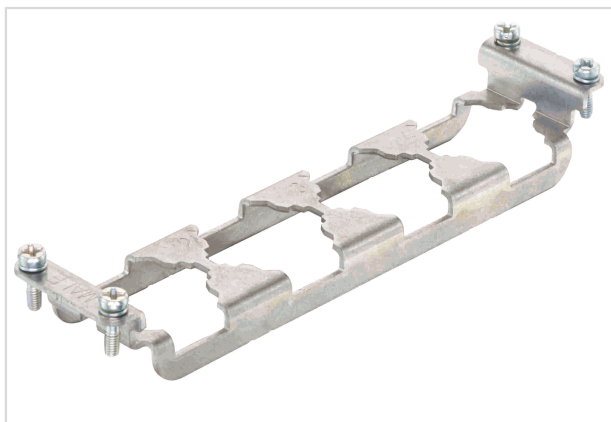

Frame Han 22HPR male 4xHC250

Image is for illustration purposes only. Please refer to product description.

Part number	09 40 022 9901
Specification	Frame Han 22HPR male 4xHC250
HARTING eCatalogue	https://b2b.harting.com/09400229901

Identification

Category	Accessories
Series of hoods/housings	Han [®] HPR
Type of accessory	Frame
Description of the accessory	for male inserts 4x Han [®] HC Modular 250

Version

Size	22 HPR
------	--------

Technical characteristics

Tightening torque	0.5 Nm Fixing screws M3
-------------------	-------------------------

Material properties

Material (accessories)	Metal
RoHS	compliant
ELV status	compliant
China RoHS	e
REACH Annex XVII substances	No
REACH ANNEX XIV substances	No
REACH SVHC substances	No
California Proposition 65 substances	Yes
California Proposition 65 substances	Nickel

Pushing Performance

Commercial data

Packaging size	1
Net weight	50.67 g
Country of origin	China
European customs tariff number	85389099
eCl@ss	27440210 Fixing element for industrial connectors

X-ON Electronics