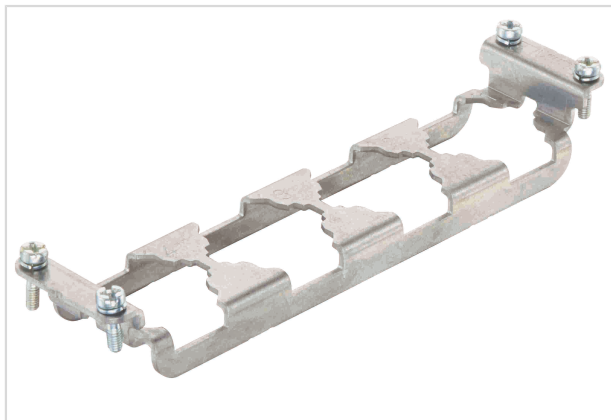

Frame Han 22HPR female 4xHC250

Image is for illustration purposes only. Please refer to product description.

Part number	09 40 022 9902
Specification	Frame Han 22HPR female 4xHC250
HARTING eCatalogue	https://b2b.harting.com/09400229902

Identification

Category	Accessories
Series of hoods/housings	Han [®] HPR
Type of accessory	Frame
Description of the accessory	for female inserts 4x Han [®] HC Modular 250

Version

Size	22 HPR
------	--------

Technical characteristics

Tightening torque	0.5 Nm Fixing screws M3
-------------------	-------------------------

Material properties

Material (accessories)	Metal
RoHS	compliant
ELV status	compliant
China RoHS	e
REACH Annex XVII substances	No
REACH ANNEX XIV substances	No
REACH SVHC substances	No
California Proposition 65 substances	Yes
California Proposition 65 substances	Nickel