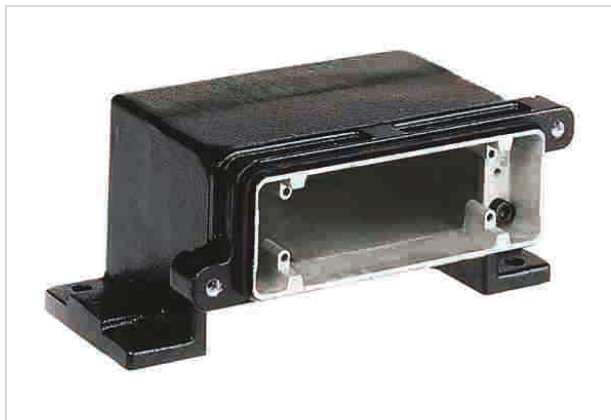

## Han 24HPR-HSM-angled-3xPg21-SL

Image is for illustration purposes only. Please refer to product description.

Part number	09 40 024 0931
Specification	Han 24HPR-HSM-angled-3xPg21-SL
HARTING eCatalogue	<a href="https://b2b.harting.com/09400240931">https://b2b.harting.com/09400240931</a>

### Identification

Category	Hoods/Housings
Series of hoods/housings	Han <sup>®</sup> HPR
Type of hood/housing	Surface mounted housing
Description of hood/housing	Horizontal version

### Version

Size	24 B
Version	Side entry
Cable entry	3x Pg 21
Locking type	Screw locking
Field of application	Hoods/housings for harsh outdoor environments