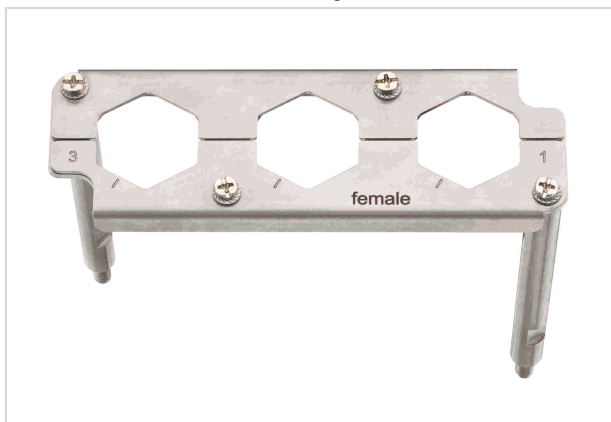

Han 24 HPR EasyCon Frame Female 3XHC350

Image is for illustration purposes only. Please refer to product description.

Part number	09 40 024 9912
Specification	Han 24 HPR EasyCon Frame Female 3XHC350
HARTING eCatalogue	https://b2b.harting.com/09400249912

Identification

Category	Accessories
Series of hoods/housings	Han [®] HPR EasyCon
Type of accessory	Frame
Description of the accessory	for female inserts 3x Han [®] HC Modular 350

Version

Size	24 B
Pack contents	2x distance bolt (A/F 7) 4x M4 screw 4x washer SK S4

Technical characteristics

Tightening torque	6 Nm Distance bolt 1.5 Nm Fixing screws M4
-------------------	---

Material properties

Material (accessories)	Metal
RoHS	compliant
ELV status	compliant
China RoHS	e
REACH Annex XVII substances	No
REACH ANNEX XIV substances	No
REACH SVHC substances	No