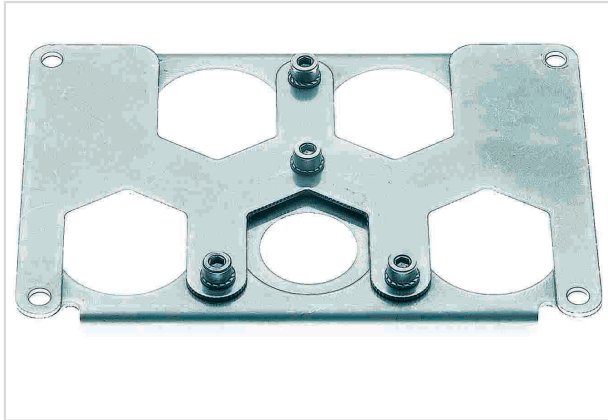

Han 48HPR frame 5xHC350A for male 4+PE

Image is for illustration purposes only. Please refer to product description.

| | |
|--------------------|---|
| Part number | 09 40 048 9809 |
| Specification | Han 48HPR frame 5xHC350A for male 4+PE |
| HARTING eCatalogue | https://b2b.harting.com/09400489809 |

Identification

| | |
|------------------------------|--|
| Category | Accessories |
| Series of hoods/housings | Han [®] HPR |
| Type of accessory | Frame |
| Description of the accessory | for male inserts 5x Han [®] HC Modular 350 + 1x Han [®] HC Modular 350 PE |

Version

| | |
|--------|--------|
| Gender | Male |
| Size | 48 HPR |

Material properties

| | |
|--------------------------------------|-----------|
| Material (accessories) | Metal |
| RoHS | compliant |
| ELV status | compliant |
| China RoHS | e |
| REACH Annex XVII substances | No |
| REACH ANNEX XIV substances | No |
| REACH SVHC substances | No |
| California Proposition 65 substances | Yes |
| California Proposition 65 substances | Nickel |