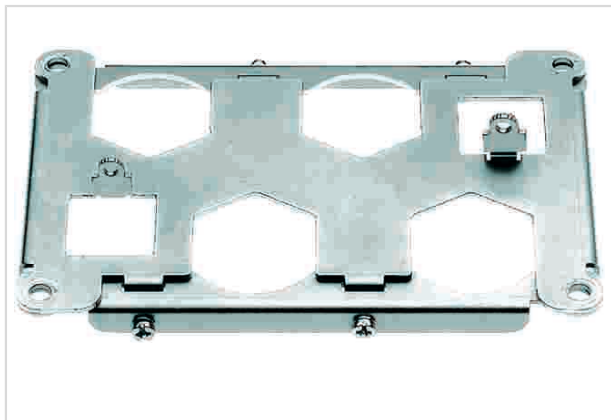

Han 48HPR frame for 4XHC350 for housing

Image is for illustration purposes only. Please refer to product description.

Part number	09 40 048 9810
Specification	Han 48HPR frame for 4XHC350 for housing
HARTING eCatalogue	https://b2b.harting.com/09400489810

Identification

Category	Accessories
Series of hoods/housings	Han [®] HPR
Type of accessory	Frame
Description of the accessory	for male inserts 4x HC 350 contacts + 2x Han [®] Q 5/0

Version

Gender	Male
Size	48 HPR

Commercial data

Packaging size	1
----------------	---

Pushing Performance

Commercial data

Net weight	146.7 g
Country of origin	Germany
European customs tariff number	85389099
eCl@ss	27440210 Fixing element for industrial connectors