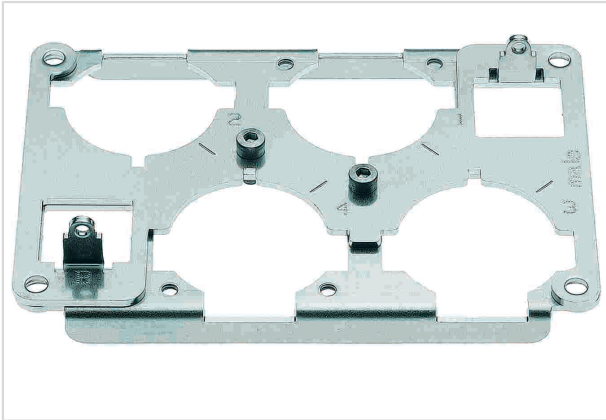

Han 48 HPR frame for 4X650A male

Image is for illustration purposes only. Please refer to product description.

Part number	09 40 048 9811
Specification	Han 48 HPR frame for 4X650A male
HARTING eCatalogue	https://b2b.harting.com/09400489811

Identification

Category	Accessories
Series of hoods/housings	Han [®] HPR
Type of accessory	Frame
Description of the accessory	for male inserts 4x HC 650 contacts + 2x Han [®] Q 5/0

Version

Gender	Male
Size	48 HPR

Commercial data

Packaging size	1
----------------	---

Pushing Performance

Commercial data

Net weight	196.1 g
Country of origin	Germany
European customs tariff number	85389099
eCl@ss	27440210 Fixing element for industrial connectors