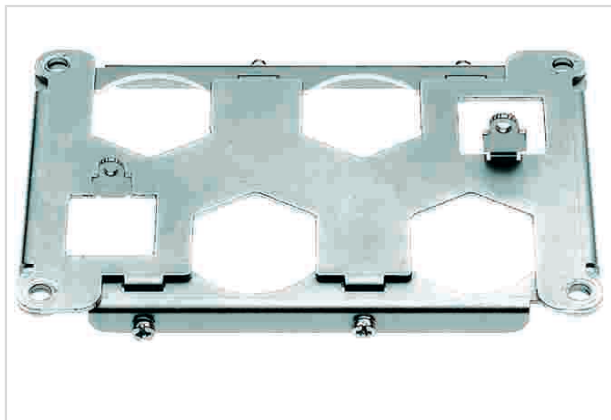

## Han 48HPR frame for 4XHC350 for hood

Image is for illustration purposes only. Please refer to product description.

Part number	09 40 048 9910
Specification	Han 48HPR frame for 4XHC350 for hood
HARTING eCatalogue	<a href="https://b2b.harting.com/09400489910">https://b2b.harting.com/09400489910</a>

### Identification

Category	Accessories
Series of hoods/housings	Han <sup>®</sup> HPR
Type of accessory	Frame
Description of the accessory	for female inserts 4x HC 350 contacts + 2x Han <sup>®</sup> Q 5/0

### Version

Gender	Female
Size	48 HPR