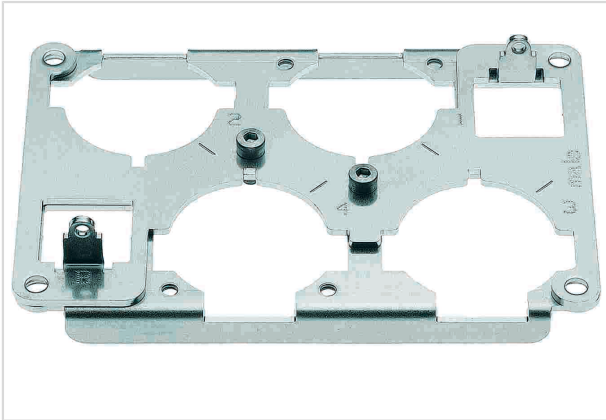

Han 48HPR frame for 4X650A female

Image is for illustration purposes only. Please refer to product description.

Part number	09 40 048 9911
Specification	Han 48HPR frame for 4X650A female
HARTING eCatalogue	https://b2b.harting.com/09400489911

Identification

Category	Accessories
Series of hoods/housings	Han [®] HPR
Type of accessory	Frame
Description of the accessory	for female inserts 4x HC 650 contacts + 2x Han [®] Q 5/0

Version

Gender	Female
Size	48 HPR

Commercial data

Packaging size	1
----------------	---

Pushing Performance

Commercial data

Net weight	195 g
Country of origin	Germany
European customs tariff number	85389099
eCl@ss	27440210 Fixing element for industrial connectors