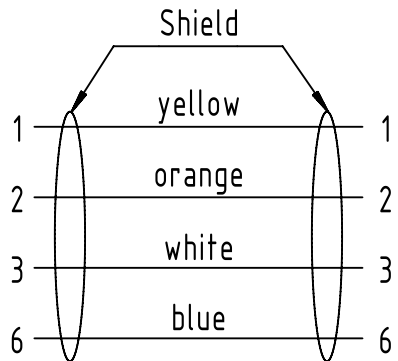

X

Y

Mating face RJ45 acc. to IEC 60603-7

HARTING RJ Industrial RJ45, Cat. 5, 4-pole
Protection level: IP20

HARTING PushPull RJ45, Cat. 5, 4-pole
Protection level: IP65/67

Loading-Plan:

- Temperature range: -40°C ...+70°C