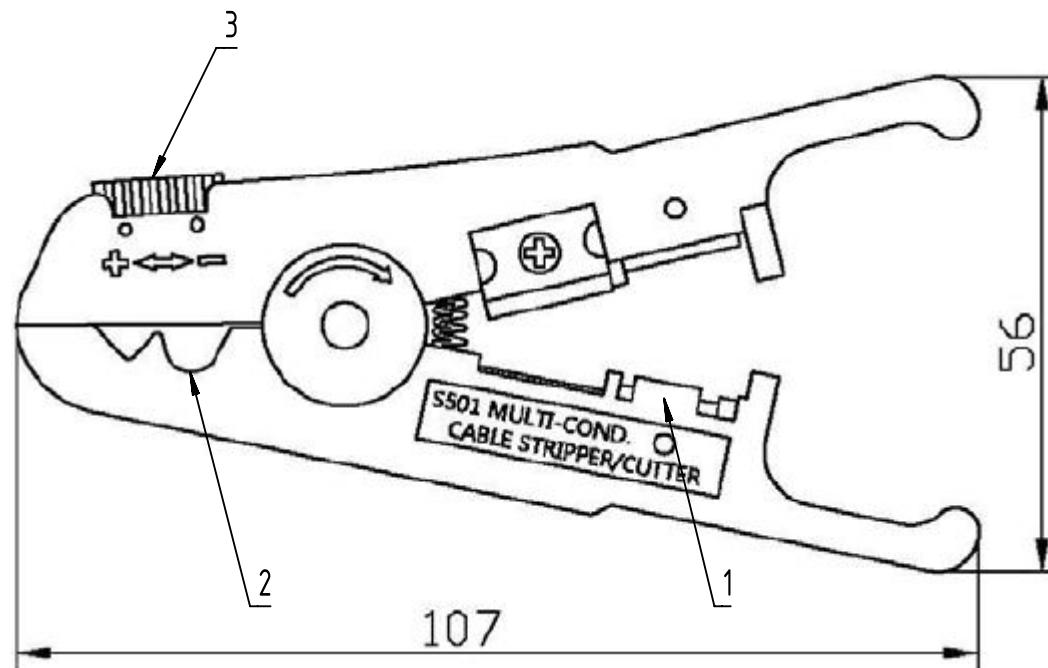

Instruction:

1. Fat Wire Stripper, by inserting cable between the stripper blades. Squeeze handles cables must be kept perpendicular and then pulled from the tool.

Available for following cables:

- Stranded phone wire 2p, 4p, 6p, 8p, 10p, etc.
- Intercom/ Alarm wire/ 2-Cond. Speaker wire 18-22 AWG and SPT-1 electric wire

2. Round Cable Stripper, by rotating 1-3 times at counterclockwise and then open the jaw and remove the outer jacket.

Available for following cables:

- Round cable: Though insulation 12-14-16 AWG cable, STP-2 electric wire
- Assorted solid modular wire: UTP, STP, Data Communication wire and Network cable
- Multi-Conductor cable: Insulation O.D. 3.2 mm to 9.5 mm (1/8" to 3/8")
- Automotive/ Heavy-duty wire max. 8 AWG

3. Adjustung Bolt Control for different cable sizes

	 All Dimensions in mm Original Size DIN A4	Scale 1:1	Free size tol.			Ref.
	All rights reserved Department EC PD - RO	Created by TAMAS	Inspected by AVRAM	Standardisation HOFFMANN	Date 2016-01-20	State Final Release
HARTING Electronics GmbH D-32339 Espelkamp	Title HARTING RJ1 Universal cable stripping tool				Doc-Key / ECM-Nr. 100527062/UGD/001/B 500000099547	
	Type TB	Number 0945800002			Rev. B	Page 1/1