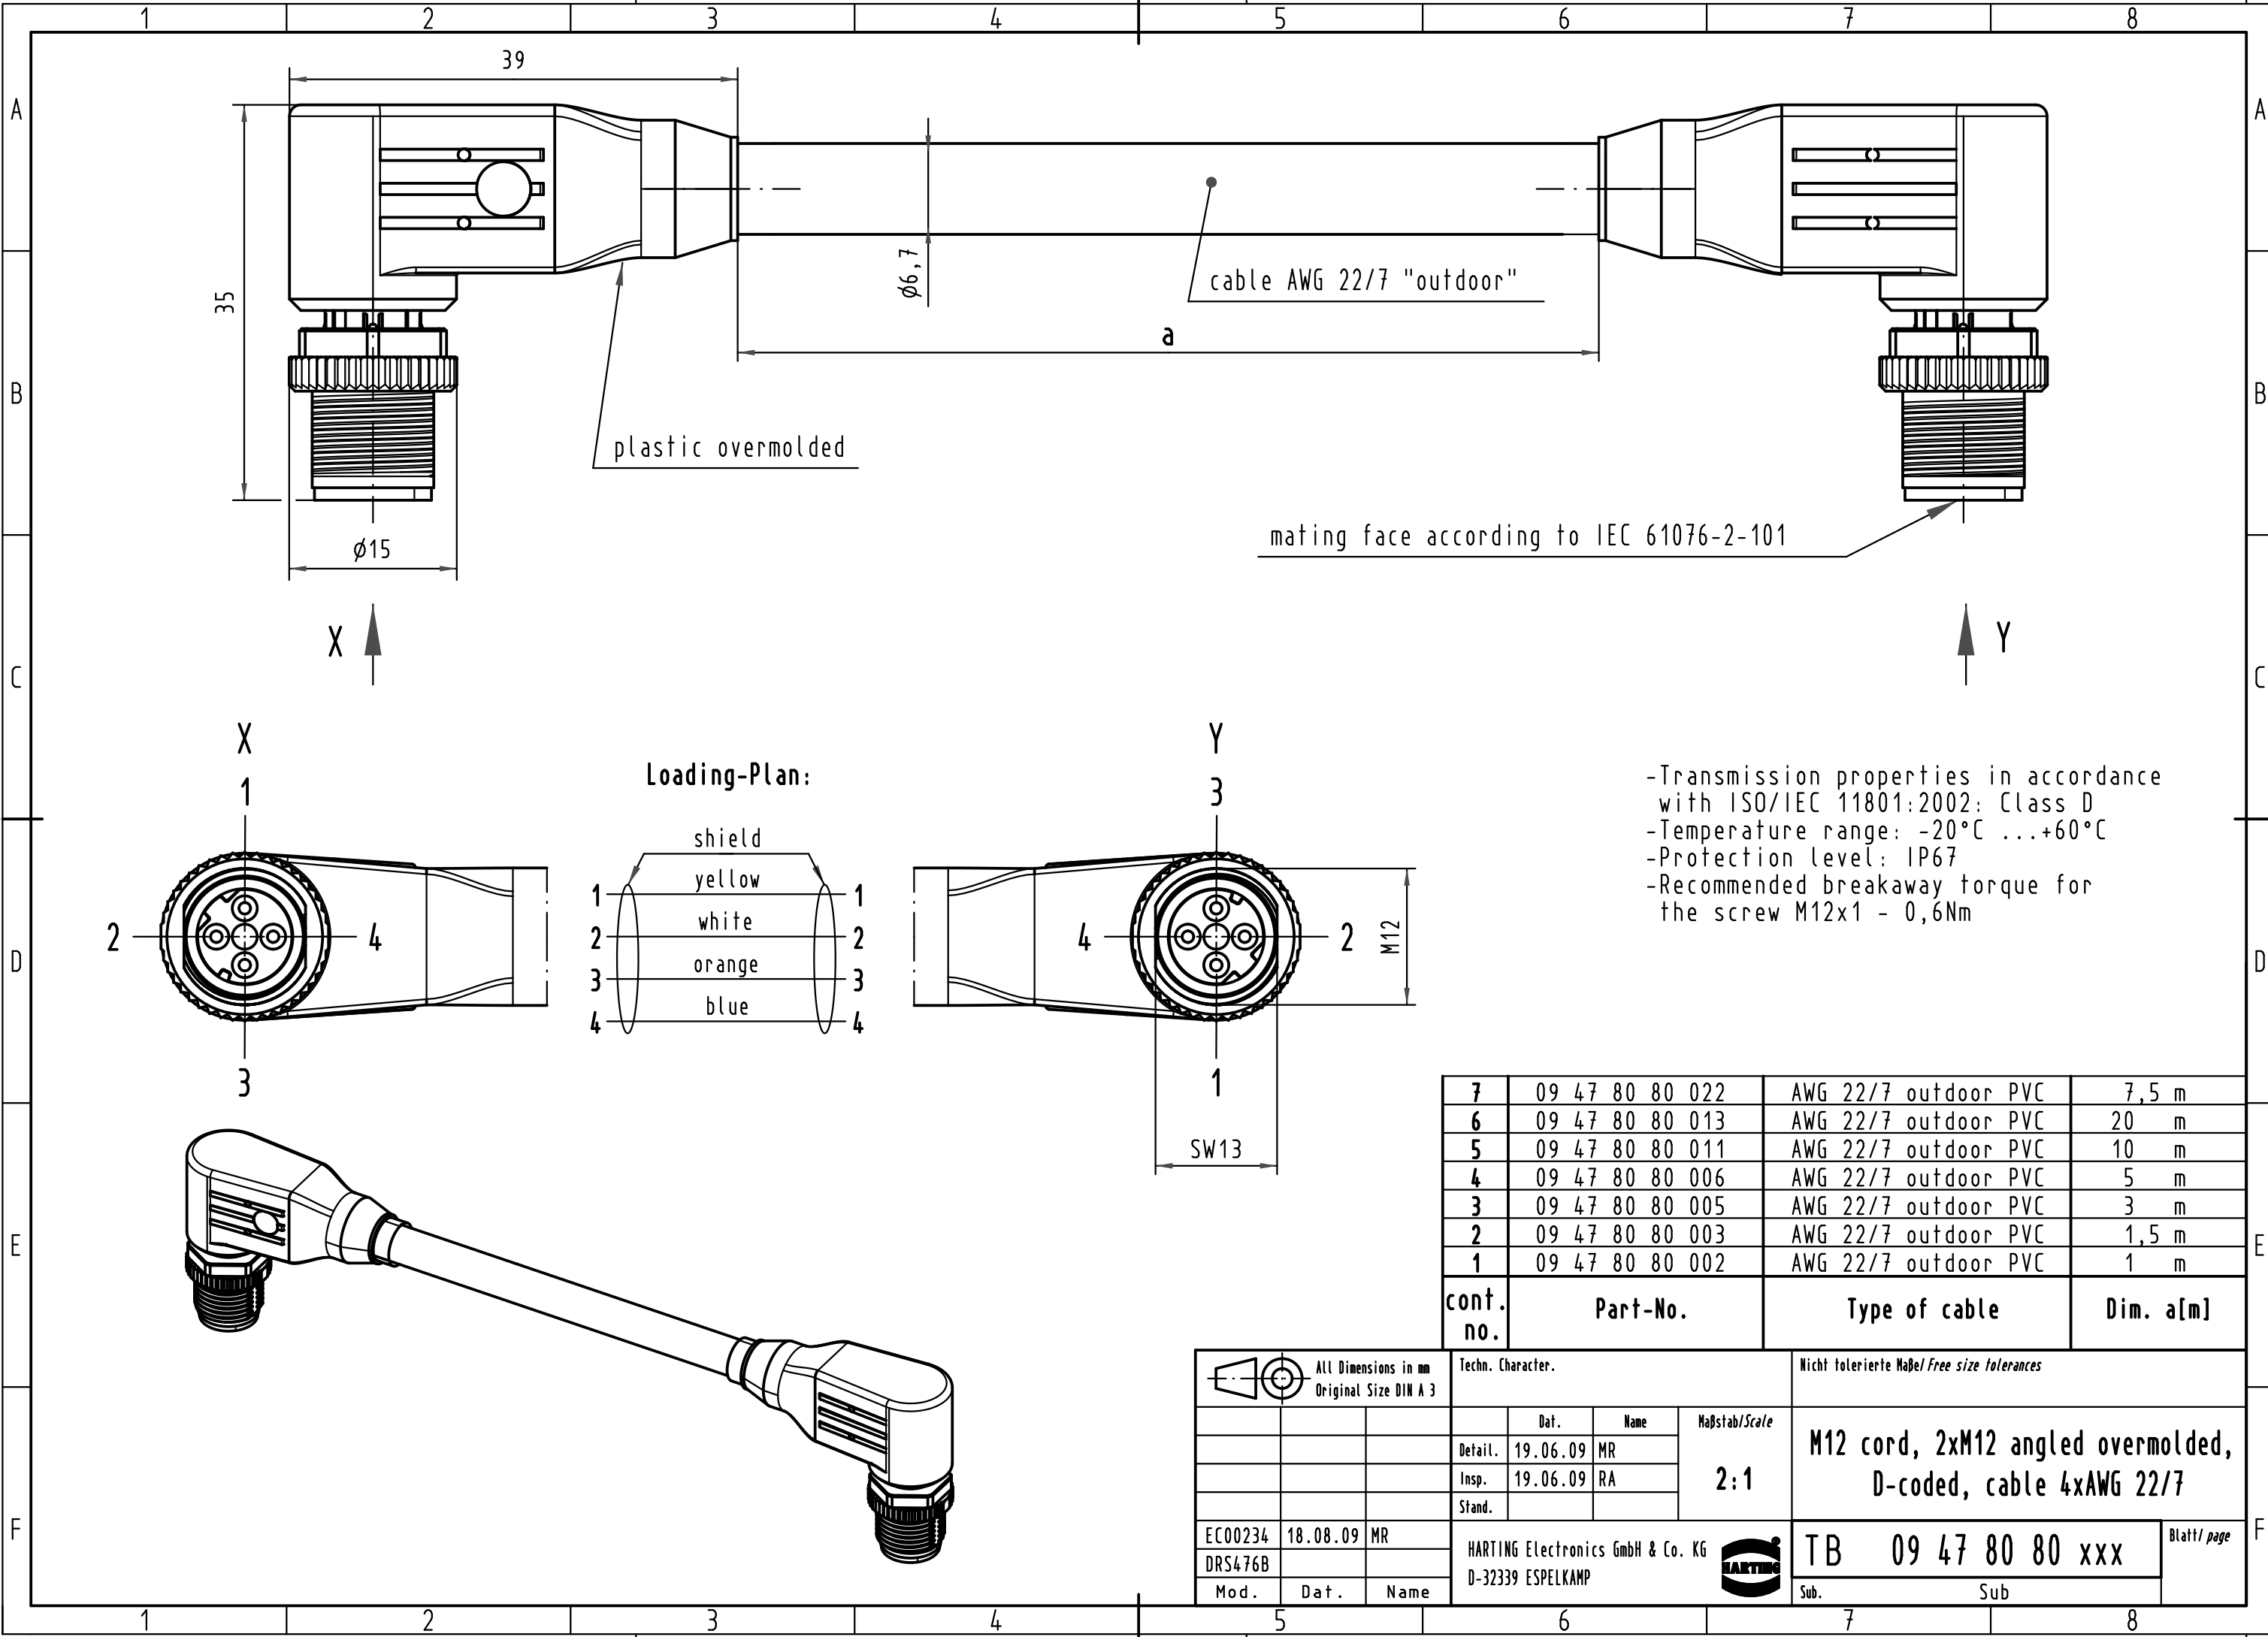

Alle Rechte vorbehalten/ All rights reserved

- Transmission properties in accordance with ISO/IEC 11801:2002: Class D
- Temperature range: -20°C ...+60°C
- Protection level: IP67
- Recommended breakaway torque for the screw M12x1 - 0,6Nm

7	09 47 80 80 022	AWG 22/7 outdoor PVC	7,5 m
6	09 47 80 80 013	AWG 22/7 outdoor PVC	20 m
5	09 47 80 80 011	AWG 22/7 outdoor PVC	10 m
4	09 47 80 80 006	AWG 22/7 outdoor PVC	5 m
3	09 47 80 80 005	AWG 22/7 outdoor PVC	3 m
2	09 47 80 80 003	AWG 22/7 outdoor PVC	1,5 m
1	09 47 80 80 002	AWG 22/7 outdoor PVC	1 m
cont. no.	Part-No.	Type of cable	Dim. a[m]

All Dimensions in mm Original Size DIN A 3			Techn. Character.			Nicht tolerierte Maßel/Free size tolerances			
			Dat.	Name	Maßstab/Scale 2:1	M12 cord, 2xM12 angled overmolded, D-coded, cable 4xAWG 22/7			
			Detail.	19.06.09 MR					
			Insp.	19.06.09 RA					
			Stand.						
EC00234	18.08.09	MR	HARTING Electronics GmbH & Co. KG				TB 09 47 80 80 xxx		Blatt/ page
DRS476B			D-32339 ESPELKAMP				Sub.	Sub	
Mod.	Dat.	Name							