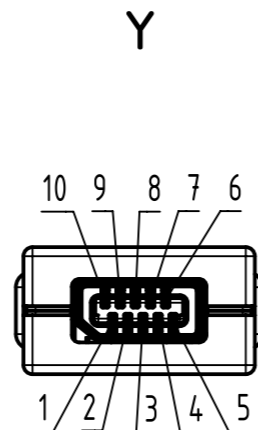

Connector Location A

Connector Location B

Loading-Plan
acc. to TIA/EIA 568B

Shield	
1	white/orange
2	orange
4	blue
5	white/blue
6	white/green
7	green
9	white/brown
10	brown

Contacts 3 and 8 are not connected on both side

6.0 to 100	±1%
0.6 to 5.9	+0.04
0.2 to 0.5	+0.02
a [m]	Tolerance

length in "1m" step	100	XXX=000
	99	XXX=990
	.	.
	12	XXX=120
length in "0.1m" step	11	XXX=110
	10	XXX=100
	9.9	XXX=099
	9.8	XXX=098
	.	.
	0.5	XXX=005
	0.4	XXX=004
	0.3	XXX=003
	0.2	XXX=002
Step	a [m]	XXX

4x2xAWG28, yellow, PVC, Cat. 6A

09482626749XXX

Type of cable

Part no.

- Temperature range: -40°C...+80°C

	All rights reserved	Created by MUNTEANV	Inspected by POPESCU	Standardisation AVRAM	Date 2016-10-27	State Final Release	
	Department HCS - RO	Title HARTING ix Industrial Cable Assembly				Doc-Key / ECM-Nr. 100695544/UGD/000/A 500000110784	
HARTING Customised Solutions D-32427 Minden		Type TB	Number 09482626749XXX			Rev. A	Page 1/1