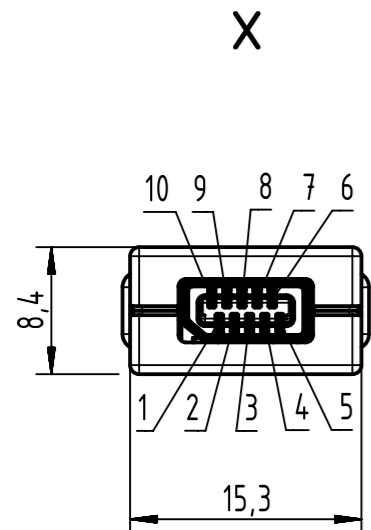

Connector Location A

Connector Location B

Loading-Plan
acc. to TIA/EIA 568B

Shield	
1	white/orange
2	orange
4	blue
5	white/blue
6	white/green
7	green
9	white/brown
10	brown

Contacts 3 and 8 are not connected on both side

6.0 to 100	±1%
0.6 to 5.9	+0.04
0.2 to 0.5	+0.02
a [m]	Tolerance

length in "1m" step	100	XXX=000
	99	XXX=990
	.	.
	12	XXX=120
length in "0.1m" step	11	XXX=110
	10	XXX=100
	9.9	XXX=099
	9.8	XXX=098
	.	.
	0.5	XXX=005
	0.4	XXX=004
	0.3	XXX=003
	0.2	XXX=002
Step	a [m]	XXX

4x2xAWG28, yellow, PVC, Cat. 6A

09482626749XXX

Type of cable

Part no.

- Temperature range: -40°C...+80°C

	All rights reserved	Created by MUNTEANV	Inspected by POPESCU	Standardisation AVRAM	Date 2016-10-27	State Final Release	
	Department HCS - RO	Title HARTING ix Industrial Cable Assembly				Doc-Key / ECM-Nr. 100695544/UGD/000/A 500000110784	
HARTING Customised Solutions D-32427 Minden		Type TB	Number 09482626749XXX			Rev. A	Page 1/1