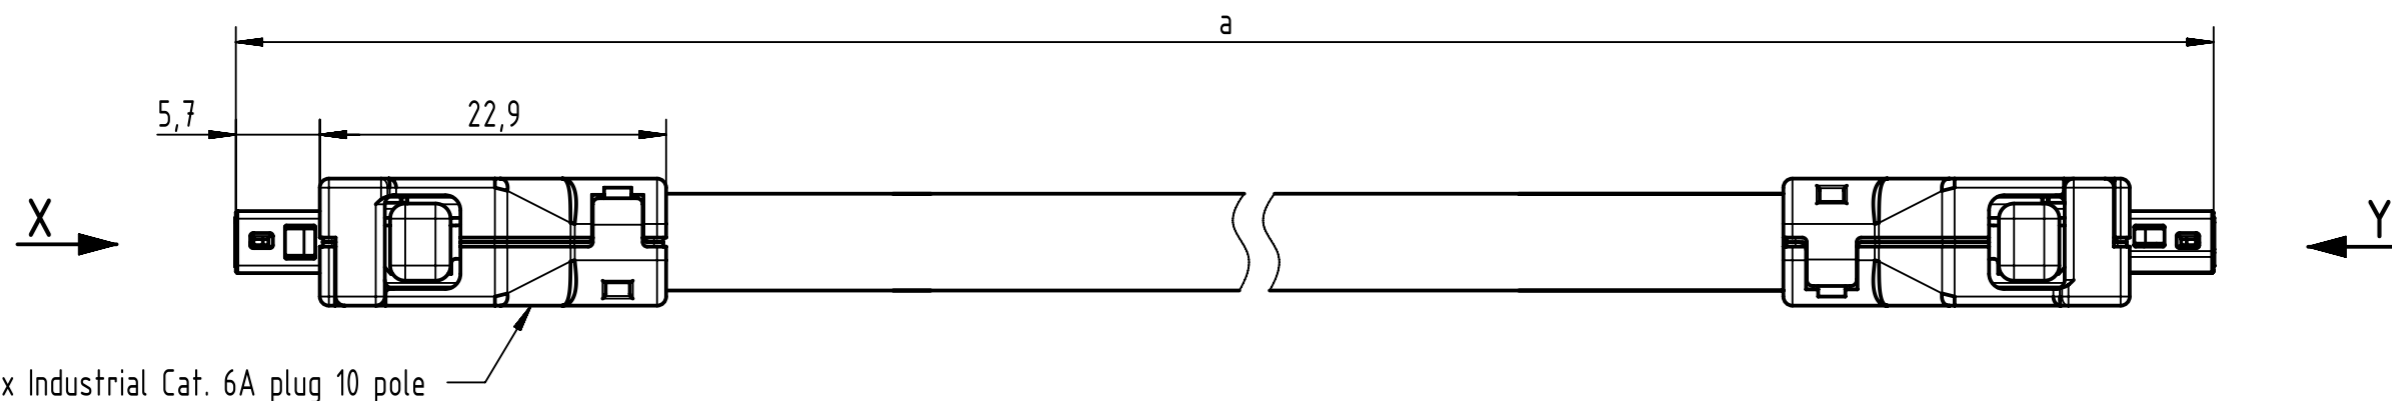

Connector Location A

Connector Location B

Loading-Plan
acc. to TIA/EIA 568B

Shield	
1	white/orange
2	orange
4	blue
5	white/blue
6	white/green
7	green
9	white/brown
10	brown

Contacts 3 and 8 are not connected on both side

6.0 to 100	±1%
0.6 to 5.9	+0.04
0.2 to 0.5	+0.02
a [m]	Tolerance

length in "1m" step	100	XXX=000
	99	XXX=990
	.	.
	12	XXX=120
length in "0.1m" step	11	XXX=110
	10	XXX=100
	9.9	XXX=099
	9.8	XXX=098
	.	.
	0.5	XXX=005
	0.4	XXX=004
	0.3	XXX=003
	0.2	XXX=002
Step	a [m]	XXX

4x2xAWG28, yellow, PVC, Cat. 6A

09482626749XXX

Type of cable

Part no.

- Temperature range: -40°C...+80°C

	All rights reserved	Created by MUNTEANV	Inspected by POPESCU	Standardisation AVRAM	Date 2016-10-27	State Final Release	
	Department HCS - RO	Title HARTING ix Industrial Cable Assembly				Doc-Key / ECM-Nr. 100695544/UGD/000/A 500000110784	
HARTING Customised Solutions D-32427 Minden		Type TB	Number 09482626749XXX			Rev. A	Page 1/1