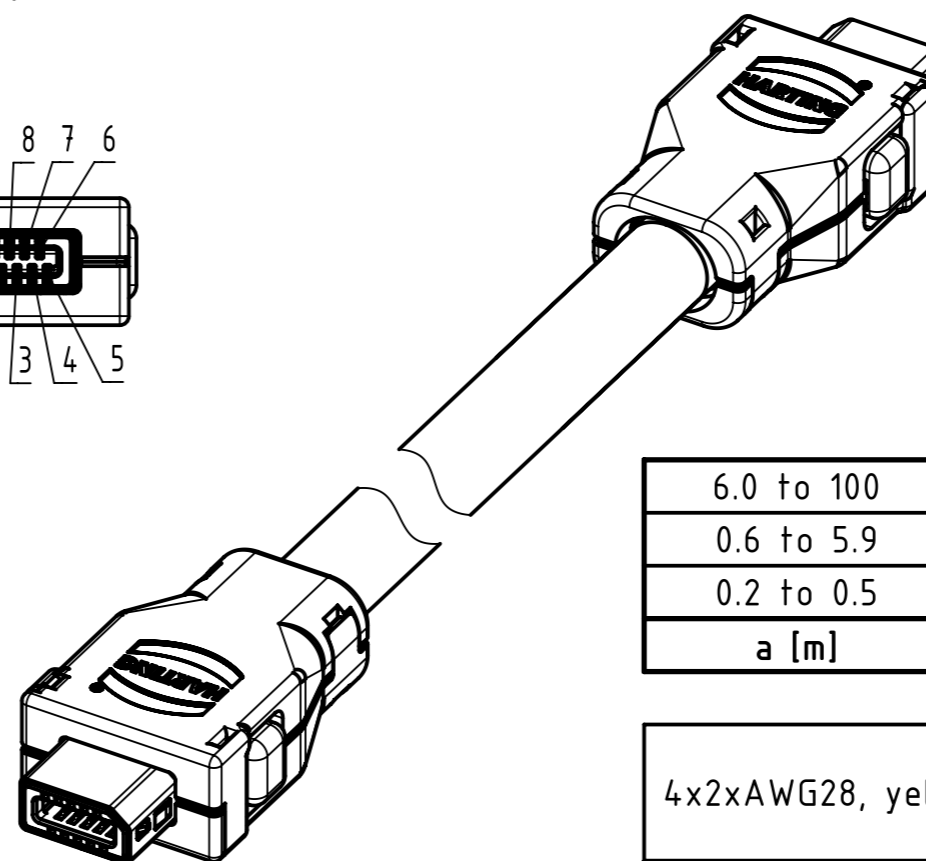

Connector Location A

Connector Location B

Loading-Plan
acc. to TIA/EIA 568B

Shield	
1	white/orange
2	orange
4	blue
5	white/blue
6	white/green
7	green
9	white/brown
10	brown

Contacts 3 and 8 are not connected on both side

6.0 to 100	±1%
0.6 to 5.9	+0.04
0.2 to 0.5	+0.02
a [m]	Tolerance

length in "1m" step	100	XXX=000
	99	XXX=990
	.	.
	12	XXX=120
length in "0.1m" step	11	XXX=110
	10	XXX=100
	9.9	XXX=099
	9.8	XXX=098
	.	.
	0.5	XXX=005
	0.4	XXX=004
	0.3	XXX=003
	0.2	XXX=002
Step	a [m]	XXX

4x2xAWG28, yellow, PVC, Cat. 6A

09482626749XXX

Type of cable

Part no.

- Temperature range: -40°C...+80°C

	All rights reserved	Created by MUNTEANV	Inspected by POPESCU	Standardisation AVRAM	Date 2016-10-27	State Final Release	
	Department HCS - RO	Title HARTING ix Industrial Cable Assembly				Doc-Key / ECM-Nr. 100695544/UGD/000/A 500000110784	
HARTING Customised Solutions D-32427 Minden		Type TB	Number 09482626749XXX			Rev. A	Page 1/1