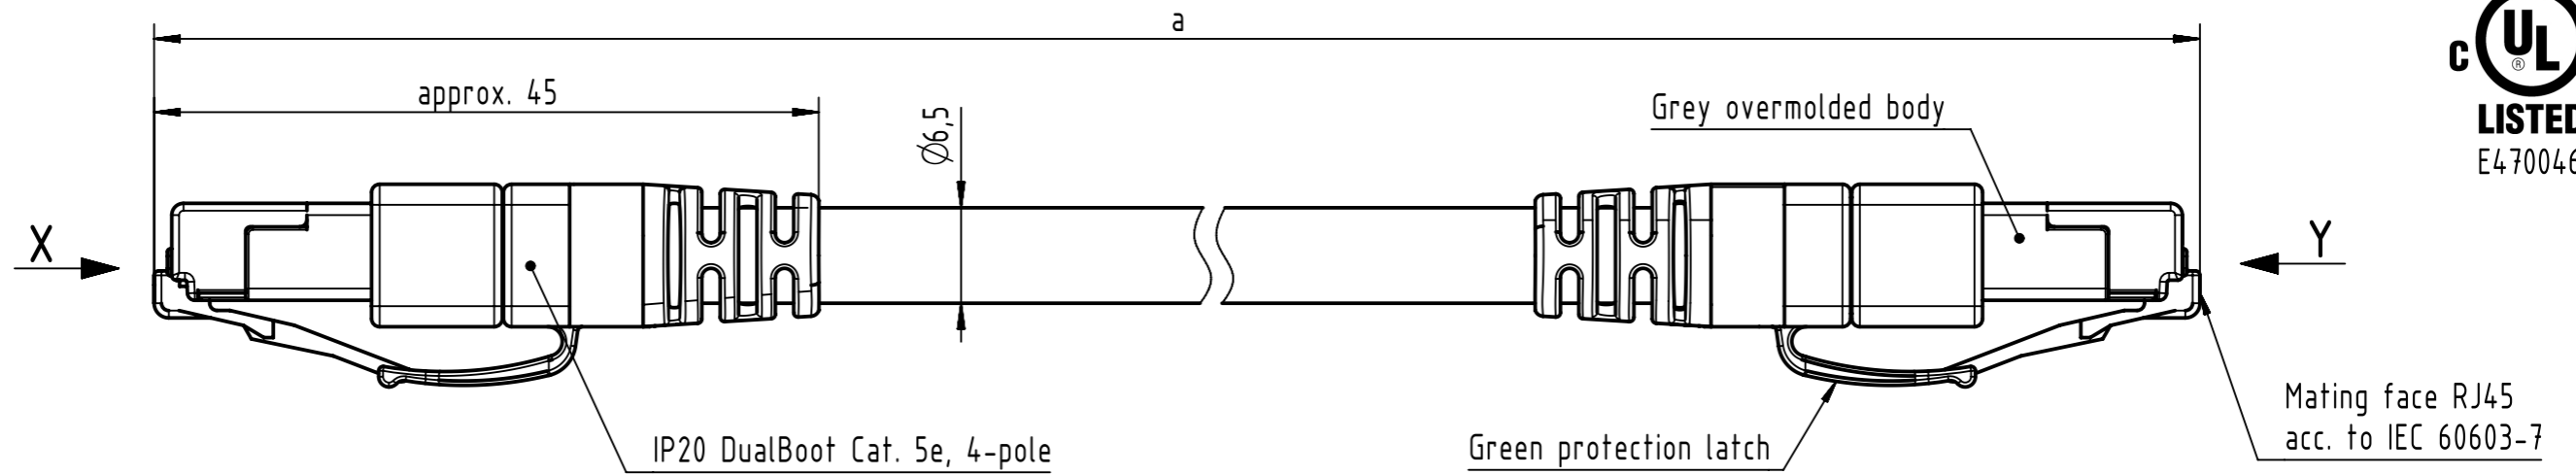

Connector Location A

Connector Location B

6.0 to 100	±1%
0.6 to 5.9	+0.04
0.2 to 0.5	+0.02
a [m]	Tolerance

length in "1m" step	100	XXX=000
	99	XXX=990
	.	.
	12	XXX=120
length in "0.1m" step	11	XXX=110
	10	XXX=100
	9.9	XXX=099
	9.8	XXX=098
	.	.
	0.5	XXX=005
	0.4	XXX=004
	0.3	XXX=003
	0.2	XXX=002
Step	a [m]	XXX

NOTE:
 For lengths < 1.0m:
 - relative positioning of the connectors to each other shall be as presented in the drawing, however with an admissible angular deviation around cable axis of ± 30°
 For lengths ≥ 1.0m:
 -relative positioning of the connectors to each other not obligatory

- Temperature range: -25°C ... +60°C

RJI Cable 4xAWG 22/7, Cat. 5, PUR, trailing, Type C, green	09486868004XXX
Type of cable	Part no.

	All Dimensions in mm	Tech. Character.	Free size tol.	According to production drawing	
	All rights reserved Department HCS - RO	Created by STOCHECIC Stocheci	Inspected by COSTEA Costea	Standardisation MUNTEANV Muntean	Date 2018-11-22
HARTING Customised Solutions D-32339 Espelkamp		Title RJI PROFINET cable PUR Cat.5 4p		State Final Release	
		Type TB	Number 09486868004XXX		Doc-Key / ECM-Nr. 100544207/UGD/045/E 500000143802
				Rev. E	Page 1/1