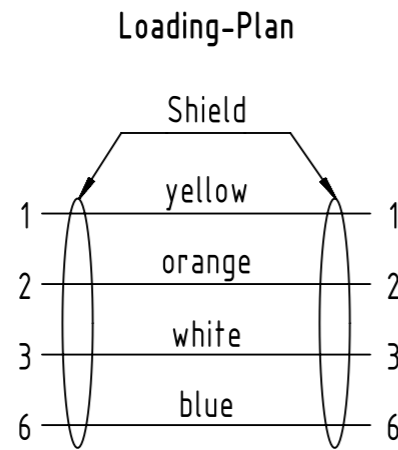

Connector Location A

Connector Location B

6.0 to 100	±1%
0.6 to 5.9	+0.04
0.2 to 0.5	+0.02
a [m]	Tolerance

length in "1m" step	100	XXX=000
	99	XXX=990
	.	.
	12	XXX=120
length in "0.1m" step	11	XXX=110
	10	XXX=100
	9.9	XXX=099
	9.8	XXX=098
	.	.
	0.5	XXX=005
	0.4	XXX=004
	0.3	XXX=003
	0.2	XXX=002
Step	a [m]	XXX