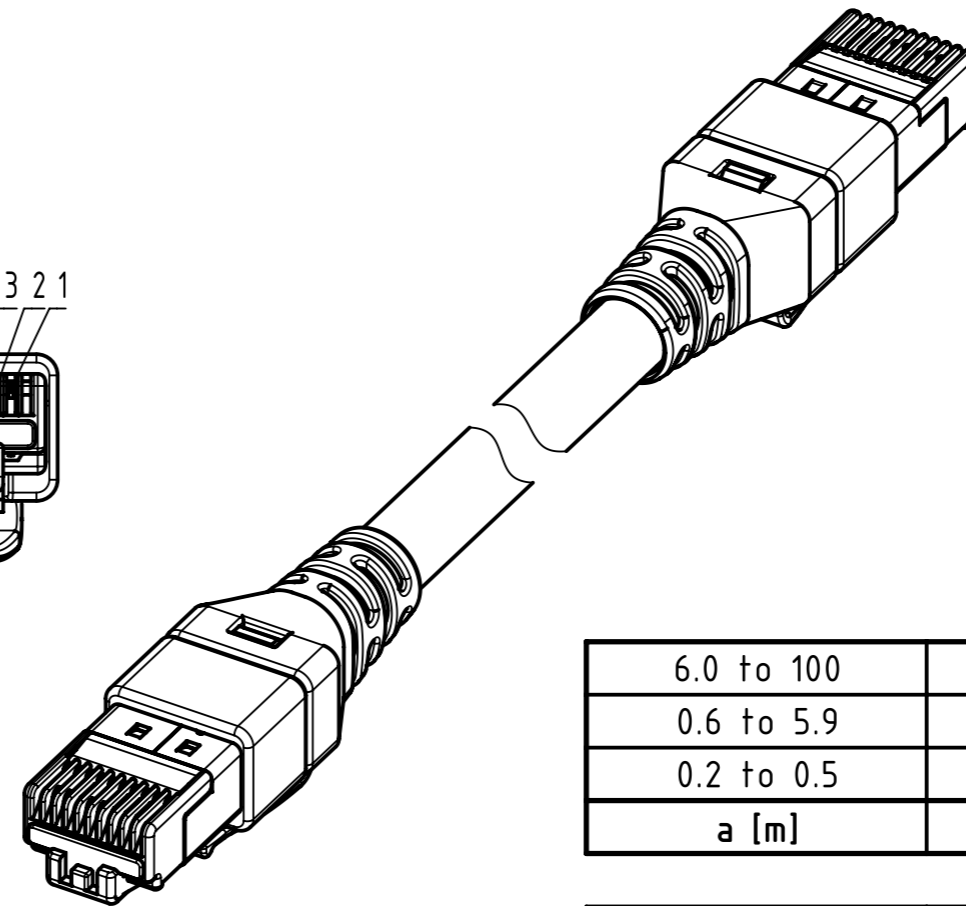

Connector Location A

Connector Location B

6.0 to 100	±1%
0.6 to 5.9	+0.04
0.2 to 0.5	+0.02
a [m]	Tolerance

length in "1m" step	100	XXX=000
	99	XXX=990
	.	.
	12	XXX=120
length in "0.1m" step	11	XXX=110
	10	XXX=100
	9.9	XXX=099
	9.8	XXX=098
	.	.
	0.5	XXX=005
	0.4	XXX=004
	0.3	XXX=003
	0.2	XXX=002
Step	a [m]	XXX

NOTE:
 For lengths < 1.0m:
 - relative positioning of the connectors to each other shall be as presented in the drawing, however with an admissible angular deviation around cable axis of ± 30°
 For lengths ≥ 1.0m:
 -relative positioning of the connectors to each other not obligatory

- Temperature range: -25°C ... +60°C

RJI Cable 4xAWG 22/7, Cat. 5, PUR, trailing, Type C, green	09486868004XXX
Type of cable	Part no.

	All Dimensions in mm	Tech. Character.	Free size tol.	According to production drawing	
	All rights reserved Department HCS - RO	Created by STOCHECIC Stocheci	Inspected by COSTEA Costea	Standardisation MUNTEANV Muntean	Date 2018-11-22
HARTING Customised Solutions D-32339 Espelkamp		Title RJI PROFINET cable PUR Cat.5 4p		State Final Release	
		Type TB	Number 09486868004XXX		Doc-Key / ECM-Nr. 100544207/UGD/045/E 500000143802
				Rev. E	Page 1/1