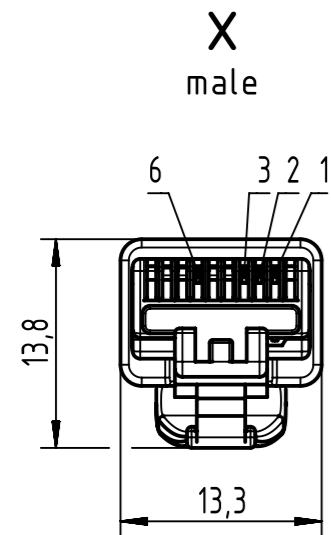

Connector Location A

Connector Location B

6.0 to 100	±1%
0.6 to 5.9	+0.04
0.2 to 0.5	+0.02
a [m]	Tolerance

length in "1m" step	100	XXX=000
	99	XXX=990
	.	.
	12	XXX=120
length in "0.1m" step	11	XXX=110
	10	XXX=100
	9.9	XXX=099
	9.8	XXX=098
	.	.
	0.5	XXX=005
	0.4	XXX=004
	0.3	XXX=003
	0.2	XXX=002
Step	a [m]	XXX

NOTE:
 For lengths < 1.0m:
 - relative positioning of the connectors to each other shall be as presented in the drawing, however with an admissible angular deviation around cable axis of ± 30°
 For lengths ≥ 1.0m:
 -relative positioning of the connectors to each other not obligatory

- Temperature range: -25°C ... +60°C

RJI Cable 4xAWG 22/7, Cat. 5, PUR, trailing, Type C, green	09486868004XXX
Type of cable	Part no.

	All Dimensions in mm	Tech. Character.	Free size tol.	According to production drawing	
	All rights reserved Department HCS - RO	Created by STOCHECIC Stocheci	Inspected by COSTEA Costea	Standardisation MUNTEANV Muntean	Date 2018-11-22
HARTING Customised Solutions D-32339 Espelkamp		Title RJI PROFINET cable PUR Cat.5 4p		State Final Release	
		Type TB	Number 09486868004XXX		Doc-Key / ECM-Nr. 100544207/UGD/045/E 500000143802
				Rev. E	Page 1/1