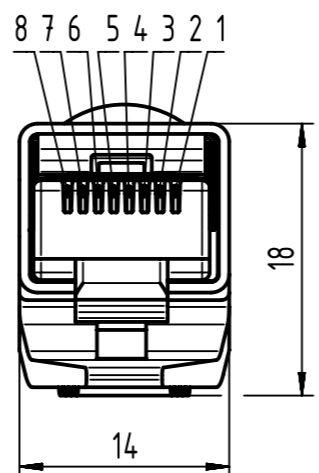

Connector Location A

Connector Location B

Mating face acc. to IEC 61076-2-109

M12 PushPull 8-pole X-coded Press&Go (IP65/67)

HARTING RJ Industrial Gigalink Cat. 6A (IP20)

Mating face RJ45 acc. to IEC 60603-7

X male

Loading-Plan acc. to TIA/EIA 568B

Y male

Temperature range: -40°C...+70°C

length in "1m" step	100	XXX=000
	99	XXX=990
	.	.
	12	XXX=120
length in "0.1m" step	11	XXX=110
	10	XXX=100
	9.9	XXX=099
	9.8	XXX=098
	.	.
	0.5	XXX=005
	0.4	XXX=004
	0.3	XXX=003
	0.2	XXX=002
Step	a [m]	XXX

6.0 to 100	±1%
0.6 to 5.9	+0.04
0.2 to 0.5	+0.02
a [m]	Tolerance

RJI Ethernet stranded cable, 4x2xAWG 26/7, Cat. 6A, PUR, yellow	09488223756XXX
Type of cable	Part no.

	All rights reserved		Tech. Character.		Free size tol.		According to production drawing	
	Department HCS - RO		Created by STOCHECIC	Inspected by COSTEA	Standardisation MUNTEANV	Date 2018-04-18	State Final Release	
HARTING Customised Solutions		Title M12 X-coded Cable Assembly				Doc-Key / ECM-Nr. 100658654/UGD/003/D 500000133474		
D-32339 Espelkamp		Type TB	Number 09488223756XXX			Rev. D	Page 1/1	