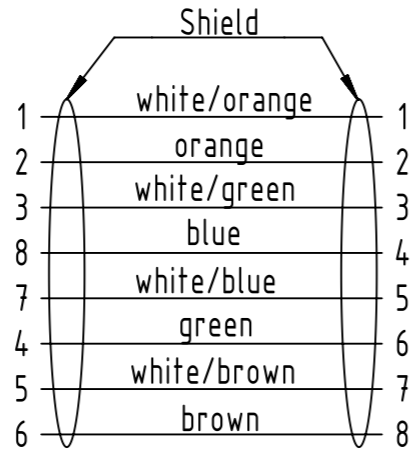

X male

Loading-Plan acc. to TIA/EIA 568B

Y male

Temperature range: -40°C...+70°C

length in "1m" step	100	XXX=000
	99	XXX=990
	.	.
	12	XXX=120
length in "0.1m" step	11	XXX=110
	10	XXX=100
	9.9	XXX=099
	9.8	XXX=098
	.	.
	0.5	XXX=005
	0.4	XXX=004
	0.3	XXX=003
	0.2	XXX=002
Step	a [m]	XXX