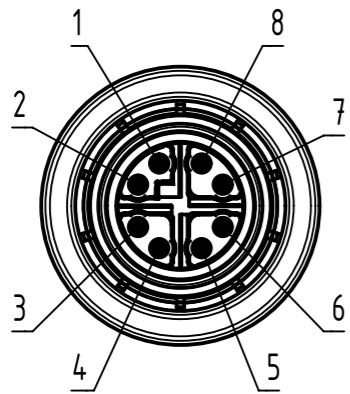

Connector Location A

Connector Location B

Mating face acc. to IEC 61076-2-109

M12 PushPull 8-pole X-coded Press&Go (IP65/67)

HARTING RJ Industrial Gigalink Cat. 6A (IP20)

Mating face RJ45 acc. to IEC 60603-7

X male

Loading-Plan acc. to TIA/EIA 568B

Y male

Temperature range: -40°C...+70°C

length in "1m" step	100	XXX=000
	99	XXX=990
	.	.
	12	XXX=120
length in "0.1m" step	11	XXX=110
	10	XXX=100
	9.9	XXX=099
	9.8	XXX=098
	.	.
	0.5	XXX=005
	0.4	XXX=004
	0.3	XXX=003
	0.2	XXX=002
Step	a [m]	XXX

6.0 to 100	±1%
0.6 to 5.9	+0.04
0.2 to 0.5	+0.02
a [m]	Tolerance

RJI Ethernet stranded cable, 4x2xAWG 26/7, Cat. 6A, PUR, yellow	09488223756XXX
Type of cable	Part no.

	All rights reserved		Tech. Character.		Free size tol.		According to production drawing	
	Department HCS - RO		Created by STOCHECIC	Inspected by COSTEA	Standardisation MUNTEANV	Date 2018-04-18	State Final Release	
HARTING Customised Solutions		Title M12 X-coded Cable Assembly				Doc-Key / ECM-Nr. 100658654/UGD/003/D 500000133474		
D-32339 Espelkamp		Type TB	Number 09488223756XXX			Rev. D	Page 1/1	