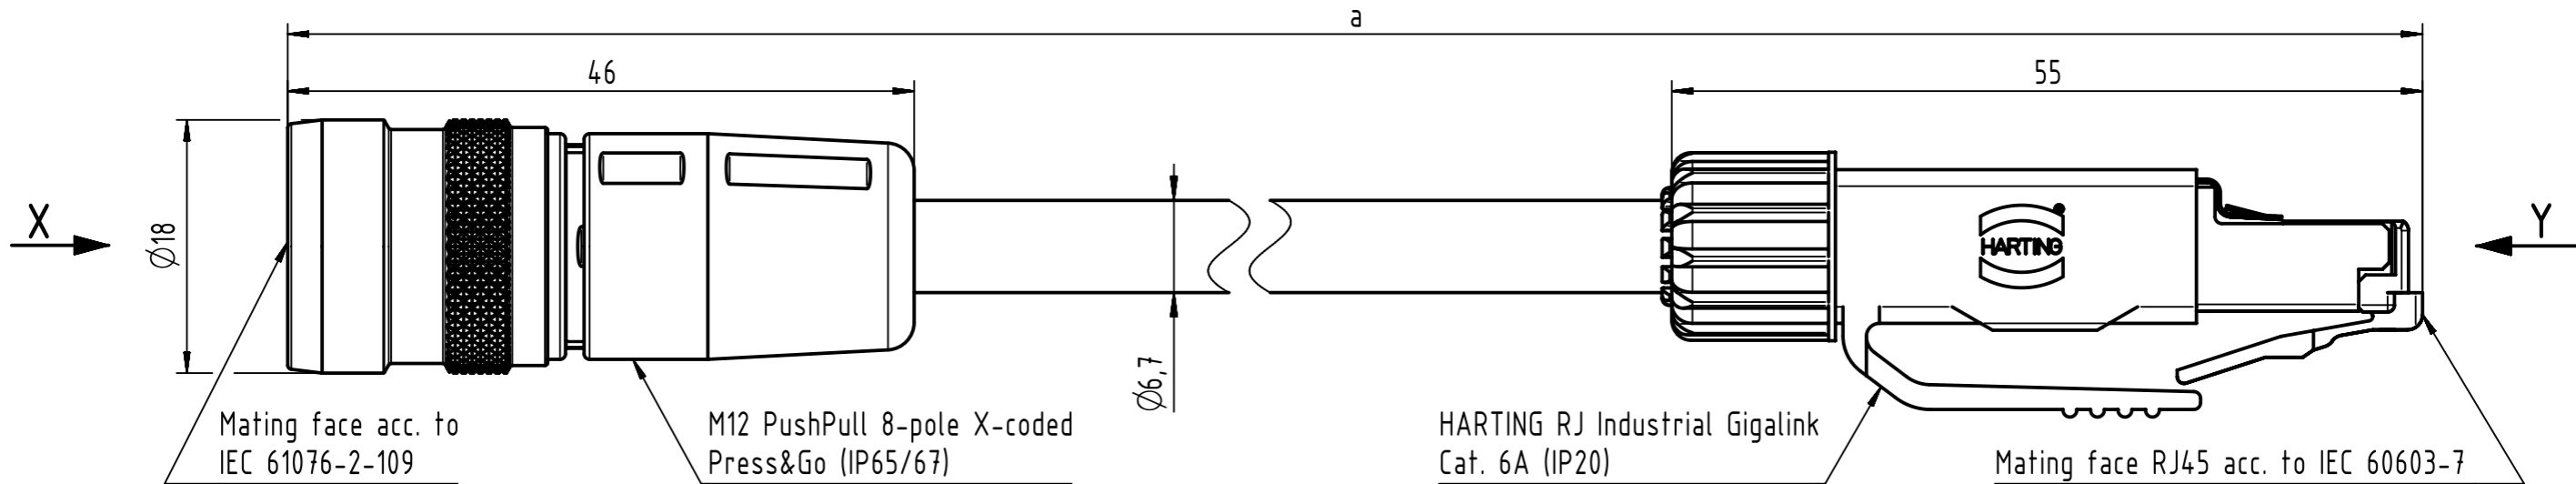

Connector Location A

Connector Location B

Mating face acc. to IEC 61076-2-109

M12 PushPull 8-pole X-coded Press&Go (IP65/67)

HARTING RJ Industrial Gigalink Cat. 6A (IP20)

Mating face RJ45 acc. to IEC 60603-7

X male

Loading-Plan acc. to TIA/EIA 568B

Y male

Temperature range: -40°C...+70°C

length in "1m" step	100	XXX=000
	99	XXX=990
	.	.
	12	XXX=120
length in "0.1m" step	11	XXX=110
	10	XXX=100
	9.9	XXX=099
	9.8	XXX=098
	.	.
	0.5	XXX=005
	0.4	XXX=004
	0.3	XXX=003
	0.2	XXX=002
Step	a [m]	XXX

6.0 to 100	±1%
0.6 to 5.9	+0.04
0.2 to 0.5	+0.02
a [m]	Tolerance

RJI Ethernet stranded cable, 4x2xAWG 26/7, Cat. 6A, PUR, yellow	09488223756XXX
Type of cable	Part no.

	All rights reserved		Tech. Character.		Free size tol.		According to production drawing	
	Department HCS - RO		Created by STOCHECIC	Inspected by COSTEA	Standardisation MUNTEANV	Date 2018-04-18	State Final Release	
HARTING Customised Solutions		Title M12 X-coded Cable Assembly				Doc-Key / ECM-Nr. 100658654/UGD/003/D 500000133474		
D-32339 Espelkamp		Type TB	Number 09488223756XXX			Rev. D	Page 1/1	