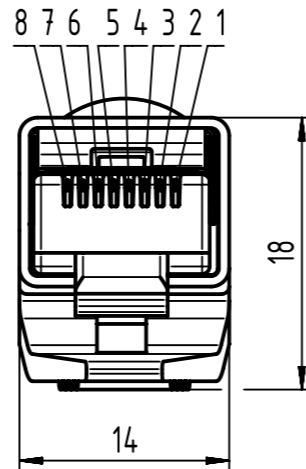

Connector Location A

Connector Location B

Mating face acc. to IEC 61076-2-109

M12 PushPull 8-pole X-coded Press&Go (IP65/67)

HARTING RJ Industrial Gigalink Cat. 6A (IP20)

Mating face RJ45 acc. to IEC 60603-7

X male

Loading-Plan acc. to TIA/EIA 568B

Shield	
1	white/orange
2	orange
3	white/green
8	blue
7	white/blue
4	green
5	white/brown
6	brown

Y male

length in "1m" step	100	XXX=000
	99	XXX=990
	.	.
	12	XXX=120
length in "0.1m" step	11	XXX=110
	10	XXX=100
	9.9	XXX=099
	9.8	XXX=098
	.	.
	0.5	XXX=005
	0.4	XXX=004
	0.3	XXX=003
	0.2	XXX=002
Step	a [m]	XXX

a [m]	Tolerance
6.0 to 100	±1%
0.6 to 5.9	+0.04
0.2 to 0.5	+0.02

Temperature range: -40°C...+70°C

RJI Ethernet stranded cable, 4x2xAWG 26/7, Cat. 6A, PUR, yellow	09488223756XXX
Type of cable	Part no.

	All rights reserved Department HCS - RO	Created by STOCHECIC	Inspected by COSTEA	Standardisation MUNTEANV	Date 2018-04-18	State Final Release	Doc-Key / ECM-Nr. 100658654/UGD/003/D 500000133474
HARTING Customised Solutions D-32339 Espelkamp		Title M12 X-coded Cable Assembly		Type TB		Number 09488223756XXX	
						Rev. D	Page 1/1