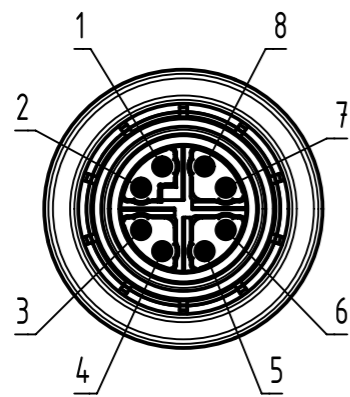

Connector Location A

Connector Location B

Mating face acc. to IEC 61076-2-109

M12 PushPull 8-pole X-coded Press&Go (IP65/67)

HARTING RJ Industrial Gigalink Cat. 6A (IP20)

Mating face RJ45 acc. to IEC 60603-7

X male

Loading-Plan acc. to TIA/EIA 568B

Shield	
1	white/orange
2	orange
3	white/green
8	blue
7	white/blue
4	green
5	white/brown
6	brown

Y male

length in "1m" step	100	XXX=000
	99	XXX=990
	.	.
	12	XXX=120
length in "0.1m" step	11	XXX=110
	10	XXX=100
	9.9	XXX=099
	9.8	XXX=098
	.	.
	0.5	XXX=005
	0.4	XXX=004
	0.3	XXX=003
	0.2	XXX=002
Step	a [m]	XXX

a [m]	Tolerance
6.0 to 100	±1%
0.6 to 5.9	+0.04
0.2 to 0.5	+0.02

Temperature range: -40°C...+70°C

RJI Ethernet stranded cable, 4x2xAWG 26/7, Cat. 6A, PUR, yellow	09488223756XXX
Type of cable	Part no.

	All rights reserved Department HCS - RO	Created by STOCHECIC	Inspected by COSTEA	Standardisation MUNTEANV	Date 2018-04-18	State Final Release	Doc-Key / ECM-Nr. 100658654/UGD/003/D 500000133474
HARTING Customised Solutions D-32339 Espelkamp		Title M12 X-coded Cable Assembly		Type TB		Number 09488223756XXX	
						Rev. D	Page 1/1