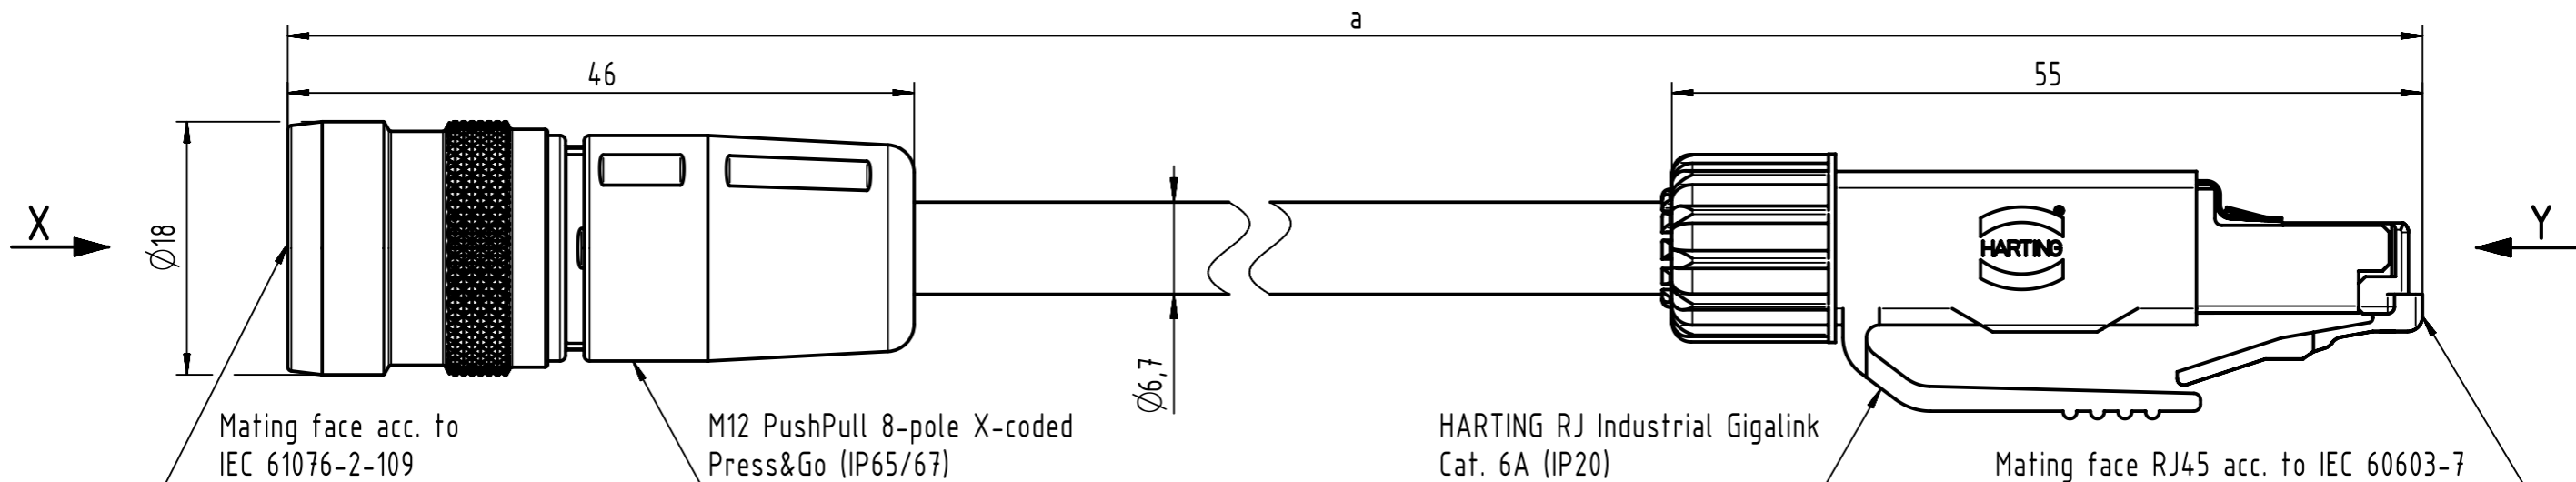

Connector Location A

Connector Location B

Mating face acc. to IEC 61076-2-109

M12 PushPull 8-pole X-coded Press&Go (IP65/67)

HARTING RJ Industrial Gigalink Cat. 6A (IP20)

Mating face RJ45 acc. to IEC 60603-7

X male

Loading-Plan acc. to TIA/EIA 568B

Shield	
1	white/orange
2	orange
3	white/green
8	blue
7	white/blue
4	green
5	white/brown
6	brown

Y male

length in "1m" step	100	XXX=000
	99	XXX=990
	.	.
	12	XXX=120
length in "0.1m" step	11	XXX=110
	10	XXX=100
	9.9	XXX=099
	9.8	XXX=098
	.	.
	0.5	XXX=005
	0.4	XXX=004
	0.3	XXX=003
	0.2	XXX=002
Step	a [m]	XXX

a [m]	Tolerance
6.0 to 100	±1%
0.6 to 5.9	+0.04
0.2 to 0.5	+0.02

Temperature range: -40°C...+70°C

RJI Ethernet stranded cable, 4x2xAWG 26/7, Cat. 6A, PUR, yellow	09488223756XXX
Type of cable	Part no.

	All rights reserved Department HCS - RO	Created by STOCHECIC	Inspected by COSTEA	Standardisation MUNTEANV	Date 2018-04-18	State Final Release	Doc-Key / ECM-Nr. 100658654/UGD/003/D 500000133474
HARTING Customised Solutions D-32339 Espelkamp		Title M12 X-coded Cable Assembly		Type TB		Number 09488223756XXX	
						Rev. D	Page 1/1