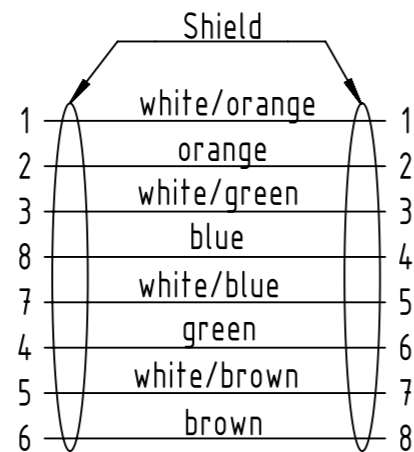

Connector Location A

Connector Location B

X male

Loading-Plan acc. to TIA/EIA 568B

Y male

Temperature range: -20°C...+70°C

6.0 to 100	±1%
0.6 to 5.9	+0.04
0.2 to 0.5	+0.02
a [m]	Tolerance

length in "1m" step	100	XXX=000
	99	XXX=990
	.	.
	12	XXX=120
length in "0.1m" step	11	XXX=110
	10	XXX=100
	9.9	XXX=099
	9.8	XXX=098
	.	.
	0.5	XXX=005
	0.4	XXX=004
	0.3	XXX=003
	0.2	XXX=002
Step	a [m]	XXX

RJI Ethernet stranded cable, 4x2xAWG 26/7, Cat. 6A, PVC, yellow	09488223757XXX
Type of cable	Part no.

All Dimensions in mm		Tech. Character.		Free size tol.		According to production drawing	
All rights reserved Department HCS - RO		Created by STOCHECIC	Inspected by COSTEA	Standardisation MUNTEANV	Date 2018-04-18	State Final Release	
HARTING Customised Solutions D-32339 Espelkamp		Title M12 X-coded Cable Assembly				Doc-Key / ECM-Nr. 100658654/UGD/005/D 500000133474	
		Type TB	Number 09488223757XXX			Rev. D	Page 1/1