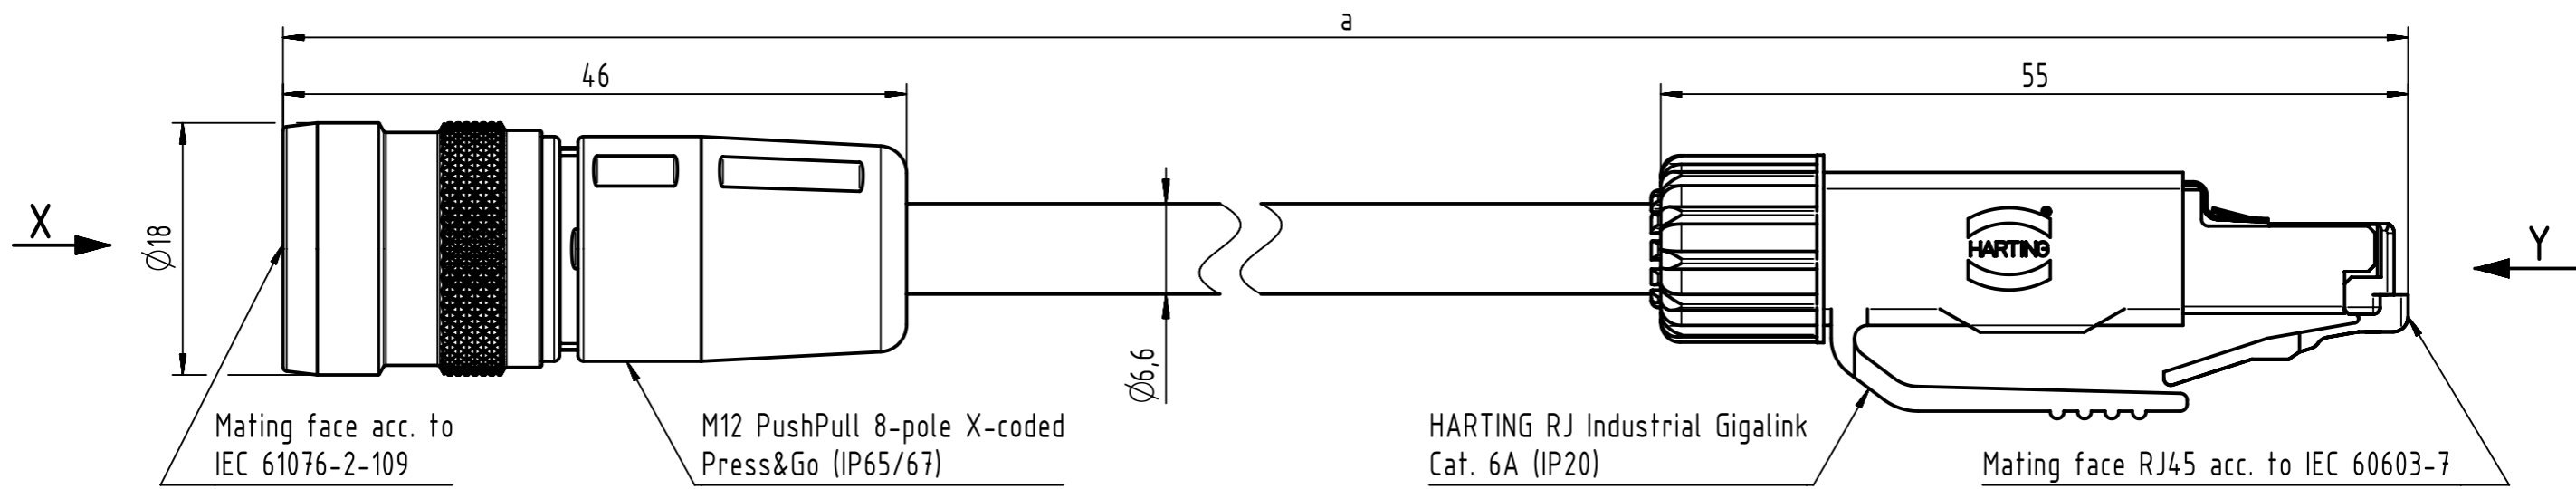

Connector Location A

Connector Location B

X male

Loading-Plan acc. to TIA/EIA 568B

Y male

Temperature range: -20°C...+70°C

6.0 to 100	±1%
0.6 to 5.9	+0.04
0.2 to 0.5	+0.02
a [m]	Tolerance

length in "1m" step	100	XXX=000
	99	XXX=990
	.	.
	12	XXX=120
length in "0.1m" step	11	XXX=110
	10	XXX=100
	9.9	XXX=099
	9.8	XXX=098
	.	.
	0.5	XXX=005
	0.4	XXX=004
	0.3	XXX=003
	0.2	XXX=002
Step	a [m]	XXX

RJI Ethernet stranded cable, 4x2xAWG 26/7, Cat. 6A, PVC, yellow	09488223757XXX
Type of cable	Part no.

All Dimensions in mm		Tech. Character.		Free size tol.		According to production drawing	
All rights reserved Department HCS - RO		Created by STOCHECIC	Inspected by COSTEA	Standardisation MUNTEANV	Date 2018-04-18	State Final Release	
HARTING Customised Solutions D-32339 Espelkamp		Title M12 X-coded Cable Assembly				Doc-Key / ECM-Nr. 100658654/UGD/005/D 500000133474	
		Type TB	Number 09488223757XXX			Rev. D	Page 1/1