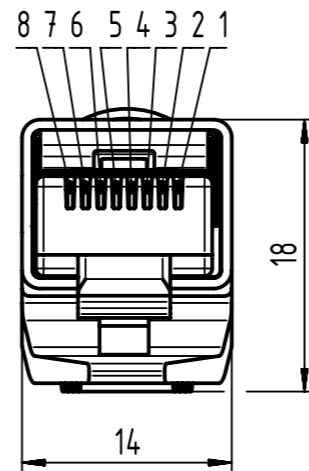

Connector Location A

Connector Location B

X male

Loading-Plan acc. to TIA/EIA 568B

Y male

Temperature range: -20°C...+70°C

6.0 to 100	±1%
0.6 to 5.9	+0.04
0.2 to 0.5	+0.02
a [m]	Tolerance

length in "1m" step	100	XXX=000
	99	XXX=990
	.	.
	12	XXX=120
length in "0.1m" step	11	XXX=110
	10	XXX=100
	9.9	XXX=099
	9.8	XXX=098
	.	.
	0.5	XXX=005
	0.4	XXX=004
	0.3	XXX=003
	0.2	XXX=002
Step	a [m]	XXX

RJI Ethernet stranded cable, 4x2xAWG 26/7, Cat. 6A, PVC, yellow	09488223757XXX
Type of cable	Part no.

All Dimensions in mm		Tech. Character.		Free size tol.		According to production drawing	
All rights reserved Department HCS - RO		Created by STOCHECIC	Inspected by COSTEA	Standardisation MUNTEANV	Date 2018-04-18	State Final Release	
HARTING Customised Solutions D-32339 Espelkamp		Title M12 X-coded Cable Assembly				Doc-Key / ECM-Nr. 100658654/UGD/005/D 500000133474	
		Type TB	Number 09488223757XXX			Rev. D	Page 1/1