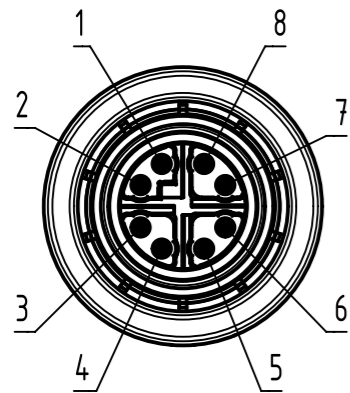

Connector Location A

Connector Location B

X male

Loading-Plan acc. to TIA/EIA 568B

Y male

Temperature range: -20°C...+70°C

6.0 to 100	±1%
0.6 to 5.9	+0.04
0.2 to 0.5	+0.02
a [m]	Tolerance

length in "1m" step	100	XXX=000
	99	XXX=990
	.	.
	12	XXX=120
length in "0.1m" step	11	XXX=110
	10	XXX=100
	9.9	XXX=099
	9.8	XXX=098
	.	.
	0.5	XXX=005
	0.4	XXX=004
	0.3	XXX=003
	0.2	XXX=002
Step	a [m]	XXX

RJI Ethernet stranded cable, 4x2xAWG 26/7, Cat. 6A, PVC, yellow	09488223757XXX
Type of cable	Part no.

All Dimensions in mm		Tech. Character.		Free size tol.		According to production drawing	
All rights reserved Department HCS - RO		Created by STOCHECIC	Inspected by COSTEA	Standardisation MUNTEANV	Date 2018-04-18	State Final Release	
HARTING Customised Solutions D-32339 Espelkamp		Title M12 X-coded Cable Assembly				Doc-Key / ECM-Nr. 100658654/UGD/005/D 500000133474	
		Type TB	Number 09488223757XXX			Rev. D	Page 1/1