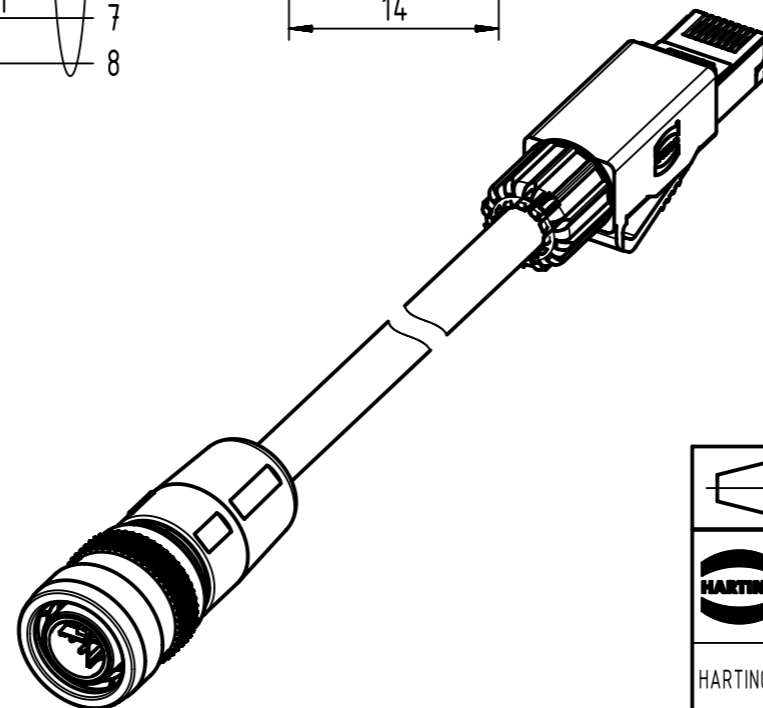

Connector Location A

Connector Location B

X male

Loading-Plan acc. to TIA/EIA 568B

Y male

Temperature range: -20°C...+70°C

6.0 to 100	±1%
0.6 to 5.9	+0.04
0.2 to 0.5	+0.02
a [m]	Tolerance

length in "1m" step	100	XXX=000
	99	XXX=990
	.	.
	12	XXX=120
length in "0.1m" step	11	XXX=110
	10	XXX=100
	9.9	XXX=099
	9.8	XXX=098
	.	.
	0.5	XXX=005
	0.4	XXX=004
	0.3	XXX=003
	0.2	XXX=002
Step	a [m]	XXX

RJI Ethernet stranded cable, 4x2xAWG 26/7, Cat. 6A, PVC, yellow	09488223757XXX
Type of cable	Part no.

All Dimensions in mm		Tech. Character.		Free size tol.		According to production drawing	
All rights reserved Department HCS - RO		Created by STOCHECIC	Inspected by COSTEA	Standardisation MUNTEANV	Date 2018-04-18	State Final Release	
HARTING Customised Solutions D-32339 Espelkamp		Title M12 X-coded Cable Assembly				Doc-Key / ECM-Nr. 100658654/UGD/005/D 500000133474	
		Type TB	Number 09488223757XXX			Rev. D	Page 1/1