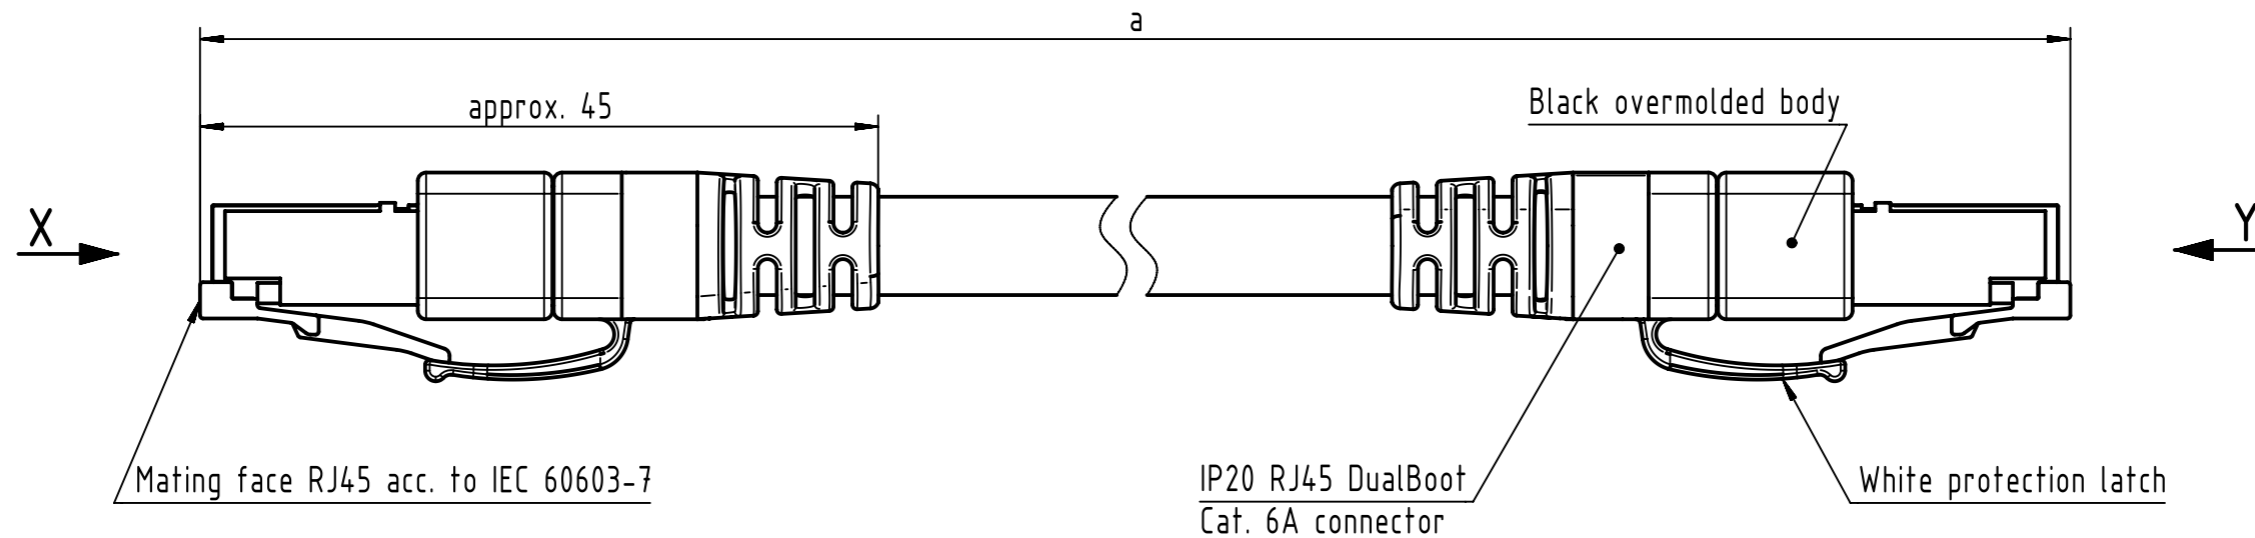

Connector Location A

Connector Location B

6.0 to 100	±1%
0.6 to 5.9	+0.04
0.2 to 0.5	+0.02
a [m]	Tolerance

length in "1m" step	100	XXX=000
	99	XXX=990
	.	.
	12	XXX=120
length in "0.1m" step	11	XXX=110
	10	XXX=100
	9.9	XXX=099
	9.8	XXX=098
	.	.
	0.5	XXX=005
	0.4	XXX=004
	0.3	XXX=003
0.2	XXX=002	
Step	a [m]	XXX

NOTE:
 * For lengths < 1.0m:
 - relative positioning of the connectors to each other will be as presented in the drawing, however with an admissible angular deviation around cable axis of ± 30°
 * For lengths ≥ 1.0m:
 - relative positioning of the connectors to each other not obligatory
 * Ethernet transmission possible for lengths up to 45m

Cat. 6A FRNC Ethernet Cable, AWG27/7, S/FTP, white	09488787584XXX
Type of cable	Part no.

All Dimensions in mm		Tech. Character.		Free size tol.		According to production drawing	
All rights reserved		Created by	Inspected by	Standardisation	Date	State	
Department HCS - RO		MUNTEANV	COSTEA	AVRAM	2017-07-13	Final Release	
HARTING Customised Solutions		Title				Doc-Key / ECM-Nr.	
D-32427 Minden		RJ Industrial Cable Assembly				100577971/UGD/006/B 500000122254	
		Type	Number		Rev.	Page	
		TB	09488787584XXX		B	1/1	