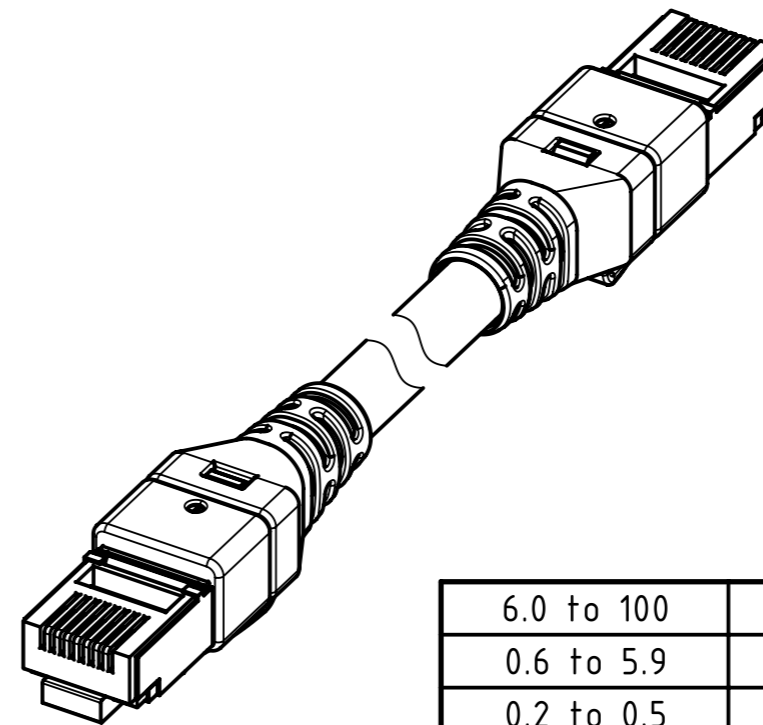

Connector Location A

Connector Location B

6.0 to 100	±1%
0.6 to 5.9	+0.04
0.2 to 0.5	+0.02
a [m]	Tolerance

length in "1m" step	100	XXX=000
	99	XXX=990
	.	.
	12	XXX=120
length in "0.1m" step	11	XXX=110
	10	XXX=100
	9.9	XXX=099
	9.8	XXX=098
	.	.
	0.5	XXX=005
	0.4	XXX=004
	0.3	XXX=003
0.2	XXX=002	
Step	a [m]	XXX

NOTE:
 * For lengths < 1.0m:
 - relative positioning of the connectors to each other will be as presented in the drawing, however with an admissible angular deviation around cable axis of ± 30°
 * For lengths ≥ 1.0m:
 - relative positioning of the connectors to each other not obligatory
 * Ethernet transmission possible for lengths up to 45m

Cat. 6A FRNC Ethernet Cable, AWG27/7, S/FTP, white	09488787584XXX
Type of cable	Part no.

All Dimensions in mm		Tech. Character.		Free size tol.		According to production drawing	
All rights reserved		Created by	Inspected by	Standardisation	Date	State	
Department HCS - RO		MUNTEANV	COSTEA	AVRAM	2017-07-13	Final Release	
HARTING Customised Solutions		Title				Doc-Key / ECM-Nr.	
D-32427 Minden		RJ Industrial Cable Assembly				100577971/UGD/006/B 500000122254	
		Type	Number		Rev.	Page	
		TB	09488787584XXX		B	1/1	