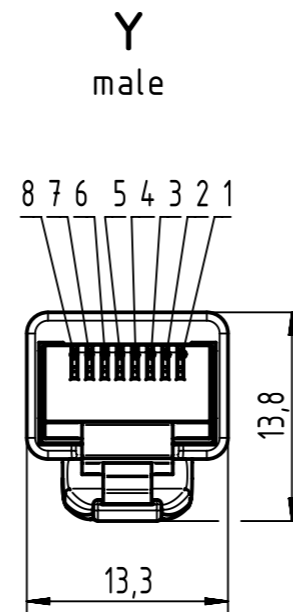

Connector Location A

Connector Location B

6.0 to 100	±1%
0.6 to 5.9	+0.04
0.2 to 0.5	+0.02
a [m]	Tolerance

length in "1m" step	100	XXX=000
	99	XXX=990
	.	.
	12	XXX=120
length in "0.1m" step	11	XXX=110
	10	XXX=100
	9.9	XXX=099
	9.8	XXX=098
	.	.
	0.5	XXX=005
	0.4	XXX=004
	0.3	XXX=003
0.2	XXX=002	
Step	a [m]	XXX

NOTE:
 * For lengths < 1.0m:
 - relative positioning of the connectors to each other will be as presented in the drawing, however with an admissible angular deviation around cable axis of ± 30°
 * For lengths ≥ 1.0m:
 - relative positioning of the connectors to each other not obligatory
 * Ethernet transmission possible for lengths up to 45m

Cat. 6A FRNC Ethernet Cable, AWG27/7, S/FTP, white	09488787584XXX
Type of cable	Part no.

All Dimensions in mm		Tech. Character.		Free size tol.		According to production drawing	
All rights reserved		Created by	Inspected by	Standardisation	Date	State	
Department HCS - RO		MUNTEANV	COSTEA	AVRAM	2017-07-13	Final Release	
HARTING Customised Solutions		Title				Doc-Key / ECM-Nr.	
D-32427 Minden		RJ Industrial Cable Assembly				100577971/UGD/006/B 500000122254	
		Type	Number		Rev.	Page	
		TB	09488787584XXX		B	1/1	