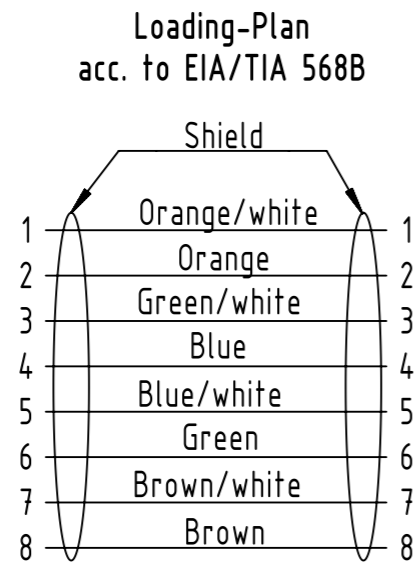

Connector Location A

Connector Location B

6.0 to 100	±1%
0.6 to 5.9	+0.04
0.2 to 0.5	+0.02
a [m]	Tolerance

length in "1m" step	100	XXX=000
	99	XXX=990
	.	.
	12	XXX=120
length in "0.1m" step	11	XXX=110
	10	XXX=100
	9.9	XXX=099
	9.8	XXX=098
	.	.
	0.5	XXX=005
	0.4	XXX=004
	0.3	XXX=003
0.2	XXX=002	
Step	a [m]	XXX

NOTE:
 * For lengths < 1.0m:
 - relative positioning of the connectors to each other will be as presented in the drawing, however with an admissible angular deviation around cable axis of ± 30°
 * For lengths ≥ 1.0m:
 - relative positioning of the connectors to each other not obligatory
 * Ethernet transmission possible for lengths up to 45m