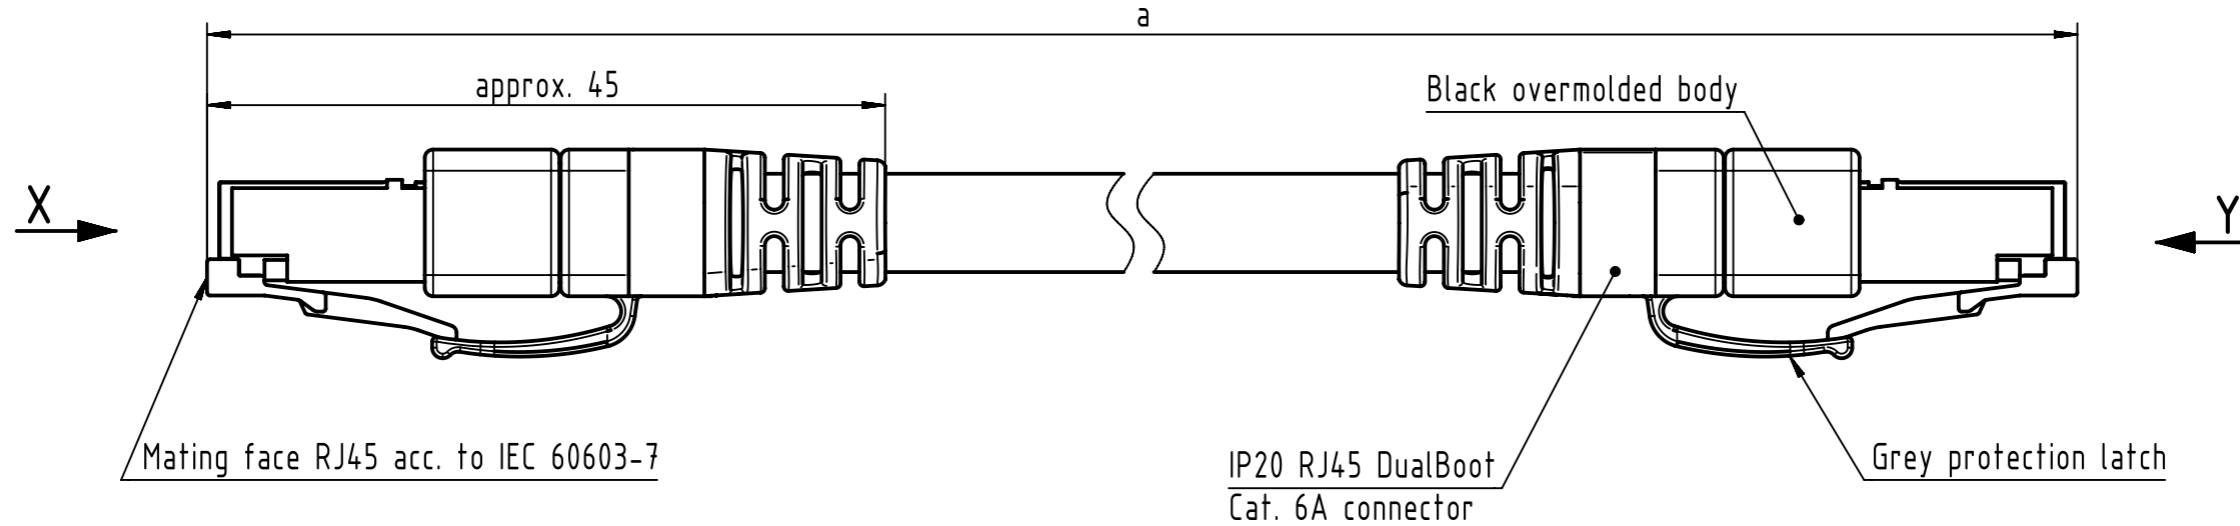

Connector Location A

Connector Location B

6.0 to 100	±1%
0.6 to 5.9	+0.04
0.2 to 0.5	+0.02
a [m]	Tolerance

length in "1m" step	100	XXX=000
	99	XXX=990
	.	.
	12	XXX=120
length in "0.1m" step	11	XXX=110
	10	XXX=100
	9.9	XXX=099
	9.8	XXX=098
	.	.
	0.5	XXX=005
	0.4	XXX=004
	0.3	XXX=003
0.2	XXX=002	
Step	a [m]	XXX

NOTE:

- * For lengths < 1.0m:
 - relative positioning of the connectors to each other will be as presented in the drawing, however with an admissible angular deviation around cable axis of ± 30°
- * For lengths ≥ 1.0m:
 - relative positioning of the connectors to each other not obligatory
- * Ethernet transmission possible for lengths up to 45m