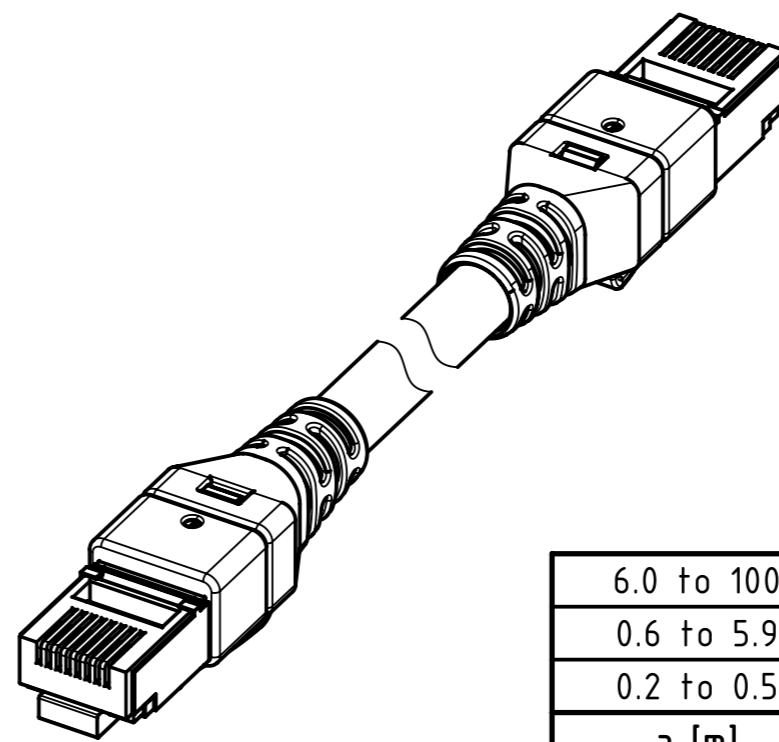

Connector Location A

Connector Location B

6.0 to 100	±1%
0.6 to 5.9	+0.04
0.2 to 0.5	+0.02
a [m]	Tolerance

length in "1m" step	100	XXX=000
	99	XXX=990
	.	.
	12	XXX=120
length in "0.1m" step	11	XXX=110
	10	XXX=100
	9.9	XXX=099
	9.8	XXX=098
	.	.
	0.5	XXX=005
	0.4	XXX=004
	0.3	XXX=003
0.2	XXX=002	
Step	a [m]	XXX

NOTE:

- * For lengths < 1.0m:
 - relative positioning of the connectors to each other will be as presented in the drawing, however with an admissible angular deviation around cable axis of ± 30°
- * For lengths ≥ 1.0m:
 - relative positioning of the connectors to each other not obligatory
- * Ethernet transmission possible for lengths up to 45m