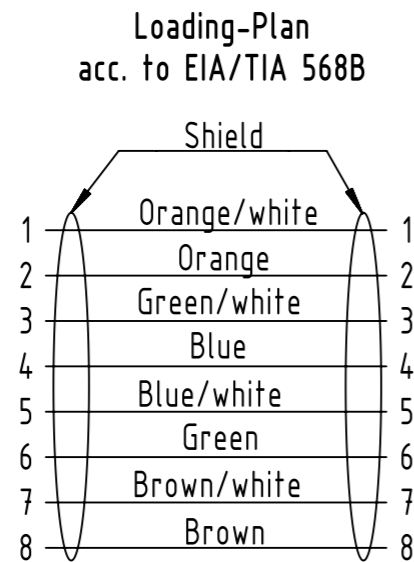

Connector Location A

Connector Location B

6.0 to 100	±1%
0.6 to 5.9	+0.04
0.2 to 0.5	+0.02
a [m]	Tolerance

length in "1m" step	100	XXX=000
	99	XXX=990
	.	.
	12	XXX=120
length in "0.1m" step	11	XXX=110
	10	XXX=100
	9.9	XXX=099
	9.8	XXX=098
	.	.
	0.5	XXX=005
	0.4	XXX=004
	0.3	XXX=003
0.2	XXX=002	
Step	a [m]	XXX

NOTE:

- * For lengths < 1.0m:
 - relative positioning of the connectors to each other will be as presented in the drawing, however with an admissible angular deviation around cable axis of ± 30°
- * For lengths ≥ 1.0m:
 - relative positioning of the connectors to each other not obligatory
- * Ethernet transmission possible for lengths up to 45m