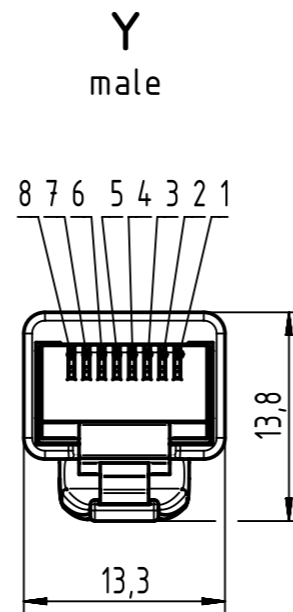

Connector Location A

Connector Location B

6.0 to 100	±1%
0.6 to 5.9	+0.04
0.2 to 0.5	+0.02
a [m]	Tolerance

length in "1m" step	100	XXX=000
	99	XXX=990
	.	.
	12	XXX=120
length in "0.1m" step	11	XXX=110
	10	XXX=100
	9.9	XXX=099
	9.8	XXX=098
	.	.
	0.5	XXX=005
	0.4	XXX=004
	0.3	XXX=003
0.2	XXX=002	
Step	a [m]	XXX

NOTE:

- * For lengths < 1.0m:
 - relative positioning of the connectors to each other will be as presented in the drawing, however with an admissible angular deviation around cable axis of ± 30°
- * For lengths ≥ 1.0m:
 - relative positioning of the connectors to each other not obligatory
- * Ethernet transmission possible for lengths up to 45m

Cat. 6A FRNC Ethernet Cable, AWG27/7, S/FTP, grey

09488787585XXX

Type of cable

Part no.

	All rights reserved	Created by	Inspected by	Standardisation	Date	State	
	Department HCS - RO	MUNTEANV	COSTEA	AVRAM	2017-07-13	Final Release	
HARTING Customised Solutions		Title				Doc-Key / ECM-Nr.	
D-32427 Minden		RJ Industrial Cable Assembly				100577971/UGD/007/B 500000122254	
		Type	Number		Rev.	Page	
		TB	09488787585XXX		B	1/1	