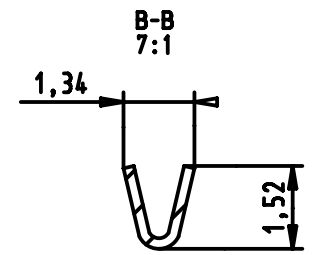

1 2 3 4 5 6

500 pcs reel, unrolling left

09560008265	S4
09560008267	3
Part number	Performance level

	All rights reserved Department EC PD - FR HARTING Electronics GmbH D-32339 Espelkamp	All Dimensions in mm Original Size DIN A4	Scale 5:1	Free size tol.	Ref.
		Created by DOUGE	Inspected by BAGDIKIAN	Standardisation HOFFMANN	Date 2012-12-14
Title D-Sub HD stamped female cont. AWG 24-26					Doc-Key / ECM-Nr. 100513556/UGD/001/A 50000055151
Type TB	Number 0956000826X				Rev. A
					Page 1/1