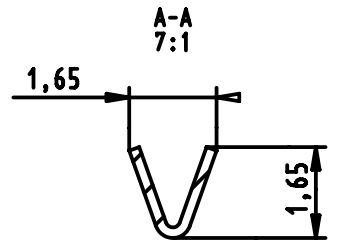

1 2 3 4 5 6

500 pcs reel, unrolling left

09560008265	S4
09560008267	3
Part number	Performance level

	All rights reserved Department EC PD - FR HARTING Electronics GmbH D-32339 Espelkamp	All Dimensions in mm Original Size DIN A4	Scale 5:1	Free size tol.	Ref.
		Created by DOUGE	Inspected by BAGDIKIAN	Standardisation HOFFMANN	Date 2012-12-14
Title D-Sub HD stamped female cont. AWG 24-26					Doc-Key / ECM-Nr. 100513556/UGD/001/A 50000055151
Type TB	Number 0956000826X				Rev. A
					Page 1/1