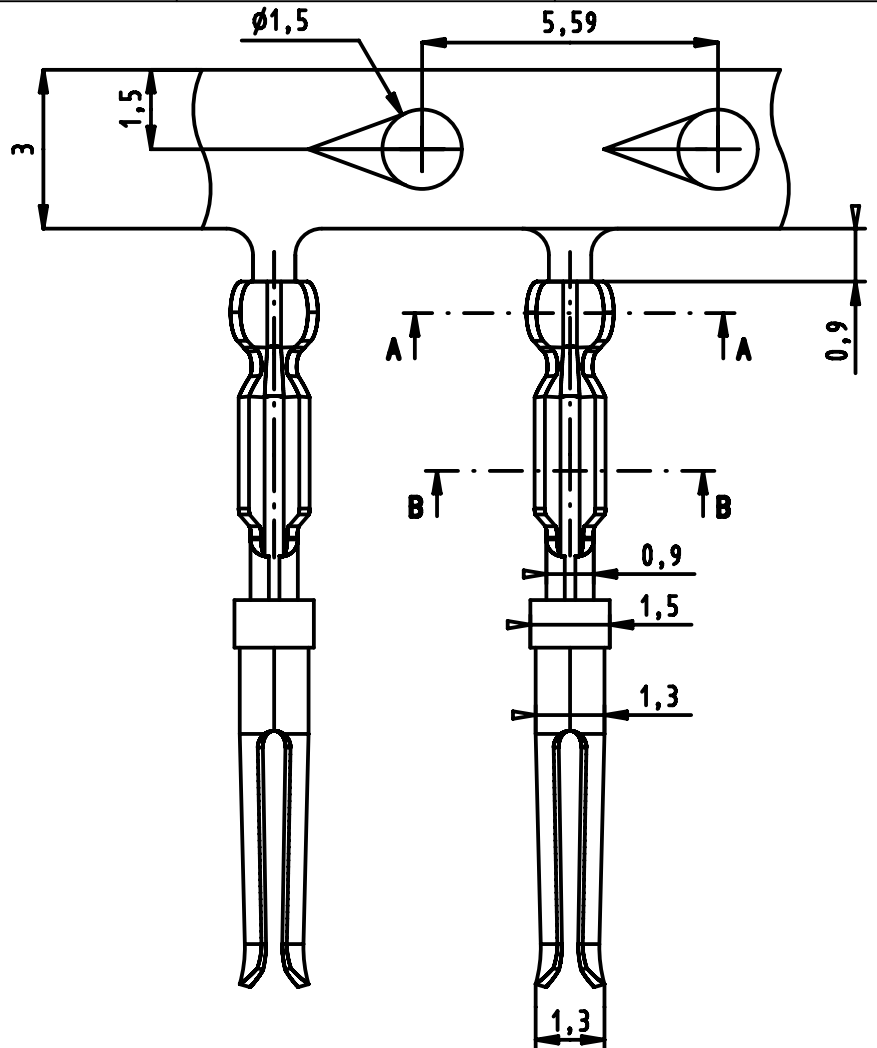

1 2 3 4 5 6

500 pcs reel, unrolling left

09560008265	S4
09560008267	3
Part number	Performance level

	All rights reserved Department EC PD - FR HARTING Electronics GmbH D-32339 Espelkamp	All Dimensions in mm Original Size DIN A4	Scale 5:1	Free size tol.	Ref.
		Created by DOUGE	Inspected by BAGDIKIAN	Standardisation HOFFMANN	Date 2012-12-14
Title D-Sub HD stamped female cont. AWG 24-26					Doc-Key / ECM-Nr. 100513556/UGD/001/A 50000055151
Type TB	Number 0956000826X				Rev. A
					Page 1/1