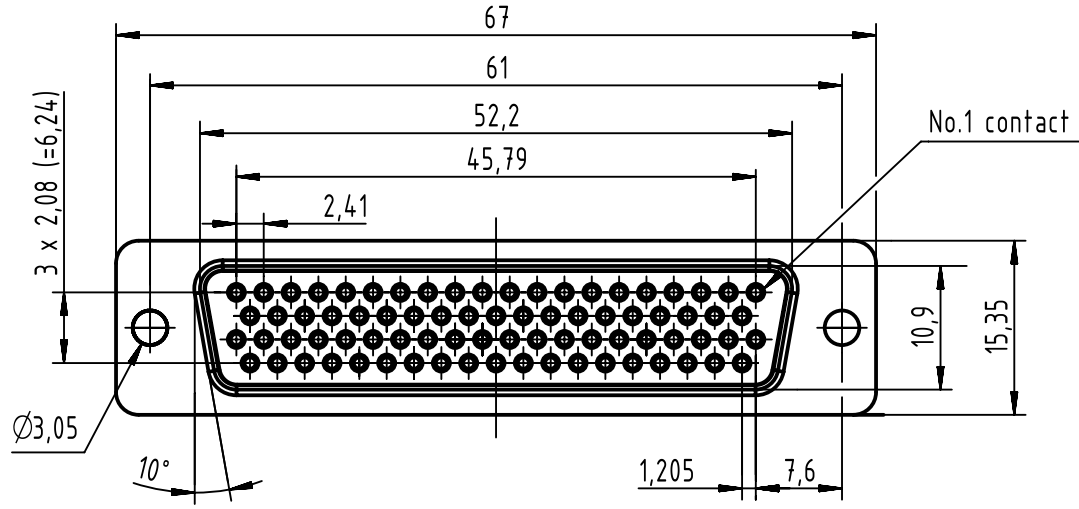

1 2 3 4 5 6

A

B

C

D

Panel cut out

	All rights reserved Department EC PD - CN	All Dimensions in mm Original Size DIN A4		Scale 1:1	Free size tol.		Ref.	
		HARTING Electronics GmbH D-32339 Espelkamp	Created by ZHUANGJ	Inspected by LUOK	Standardisation SCHREIER	Date 2016-12-14	State Final Release	Sub.
Title D-Sub HD 78-pole female for crmp contacts							Doc-Key / ECM-Nr. 100513468/UGD/001/C 5000001124.10	
				Type TB	Number 09565004701		Rev. C	Page 1/1