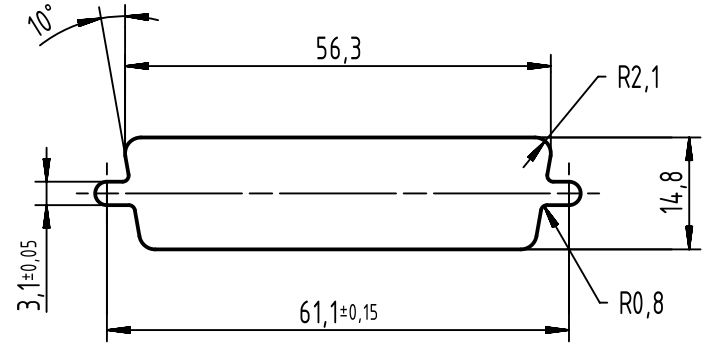

1 2 3 4 5 6

A

B

C

D

Panel cut out

	All rights reserved Department EC PD - CN	All Dimensions in mm Original Size DIN A4		Scale 1:1	Free size tol.		Ref.	
		HARTING Electronics GmbH D-32339 Espelkamp	Created by ZHUANGJ	Inspected by LUOK	Standardisation SCHREIER	Date 2016-12-14	State Final Release	Sub.
Title D-Sub HD 78-pole female for crmp contacts							Doc-Key / ECM-Nr. 100513468/UGD/001/C 5000001124.10	
				Type TB	Number 09565004701		Rev. C	Page 1/1