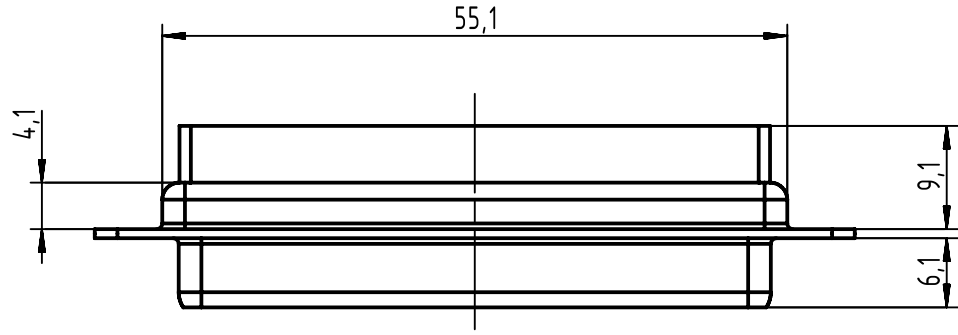

1 2 3 4 5 6

A

B

C

D

Panel cut out

	All rights reserved Department EC PD - CN	All Dimensions in mm Original Size DIN A4		Scale 1:1	Free size tol.		Ref.	
		HARTING Electronics GmbH D-32339 Espelkamp	Created by ZHUANGJ	Inspected by LUOK	Standardisation SCHREIER	Date 2016-12-14	State Final Release	Sub.
Title D-Sub HD 78-pole female for crmp contacts							Doc-Key / ECM-Nr. 100513468/UGD/001/C 5000001124.10	
				Type TB	Number 09565004701		Rev. C	Page 1/1