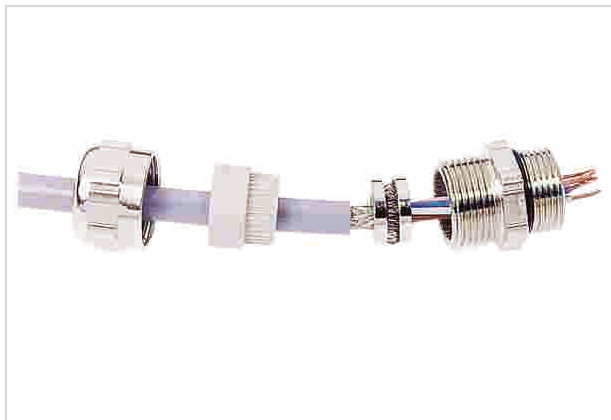

## Acces. Special Cable Clamp EMC PG 11

Image is for illustration purposes only. Please refer to product description.

Part number	09 62 000 5023
Specification	Acces. Special Cable Clamp EMC PG 11
HARTING eCatalogue	<a href="https://b2b.harting.com/09620005023">https://b2b.harting.com/09620005023</a>

### Identification

Category	Accessories
Type of accessory	Cable gland
Description of the accessory	EMC version

### Technical characteristics

Wrench size	20
Degree of protection acc. to IEC 60529	IP68
Size	Pg 11
Clamping range	4 ... 6.5 mm
Shielding diameter	2.5 ... 6.5 mm

## Commercial data

Packaging size	10
Net weight	30.74 g
Country of origin	Germany
European customs tariff number	84849000
eCl@ss	27144432 Screwed cable gland (electr.)