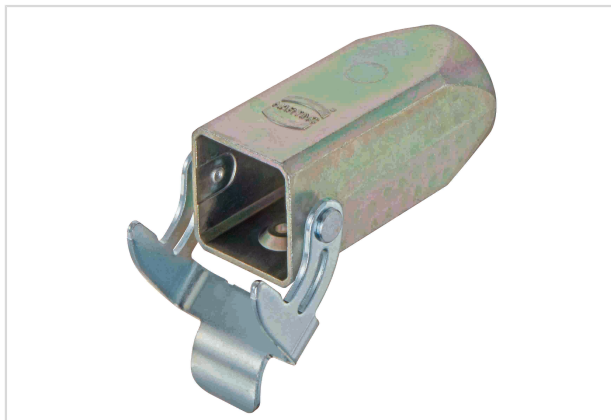

## Han 3 EMC Hood Coupler 1 Lever PG 11

Image is for illustration purposes only. Please refer to product description.

Part number	09 62 003 1750
Specification	Han 3 EMC Hood Coupler 1 Lever PG 11
HARTING eCatalogue	<a href="https://b2b.harting.com/09620031750">https://b2b.harting.com/09620031750</a>

### Identification

Category	Hoods/Housings
Series of hoods/housings	Han <sup>®</sup> EMC
Type of hood/housing	Cable to cable housing

### Version

Size	3 A
Version	Top entry
Cable entry	1x Pg 11
Locking type	Single locking lever
Field of application	Hoods/Housings for higher EMC requirements

### Material properties

Material (hood/housing)	Zinc die-cast
Surface (hood/housing)	Uncoated
Colour (hood/housing)	Unpainted
Material (locking)	Steel
Surface (locking)	Zinc plated

Pushing Performance