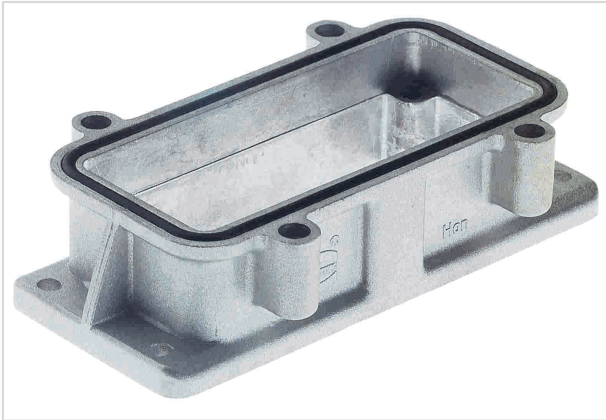

Han EMC 6 Base Panel

Image is for illustration purposes only. Please refer to product description.

Part number	09 62 006 0301
Specification	Han EMC 6 Base Panel
HARTING eCatalogue	https://b2b.harting.com/09620060301

Identification

Category	Hoods/Housings
Series of hoods/housings	Han [®] EMC
Type of hood/housing	Bulkhead mounted housing

Version

Size	6 B
Locking type	Screw locking
Field of application	Hoods/Housings for higher EMC requirements

Technical characteristics

Limiting temperature	-40 ... +125 °C
Degree of protection acc. to IEC 60529	IP65
Type rating acc. to UL 50 / UL 50E	4 12

Material properties

Material (hood/housing)	Aluminium die-cast
Surface (hood/housing)	Uncoated
Colour (hood/housing)	Unpainted
Material (seal)	NBR
RoHS	compliant
ELV status	compliant
China RoHS	e