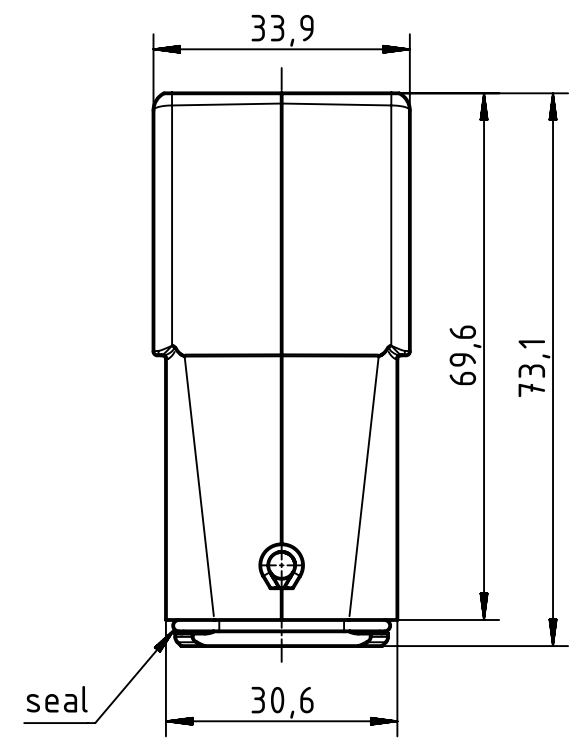

1 2 3 4 5 6

A

B

C

D

	All Dimensions in mm Original Size DIN A4		Scale 1:1	Free size tol.		Ref.		
						Sub.		
	All rights reserved		Created by FINKEV	Inspected by GERB	Standardisation SCHMIDTM	Date 2018-09-04	State Final Release	
	Department EL PD		Title Han EMC 25 Hood Top Entry PG 16				Doc-Key / ECM-Nr. 100090472/UGD/006/B 500000138645	
HARTING Electric GmbH & Co. KG D-32339 Espelkamp			Type TB	Number 09 62 025 0440			Rev. B	Page 1/1