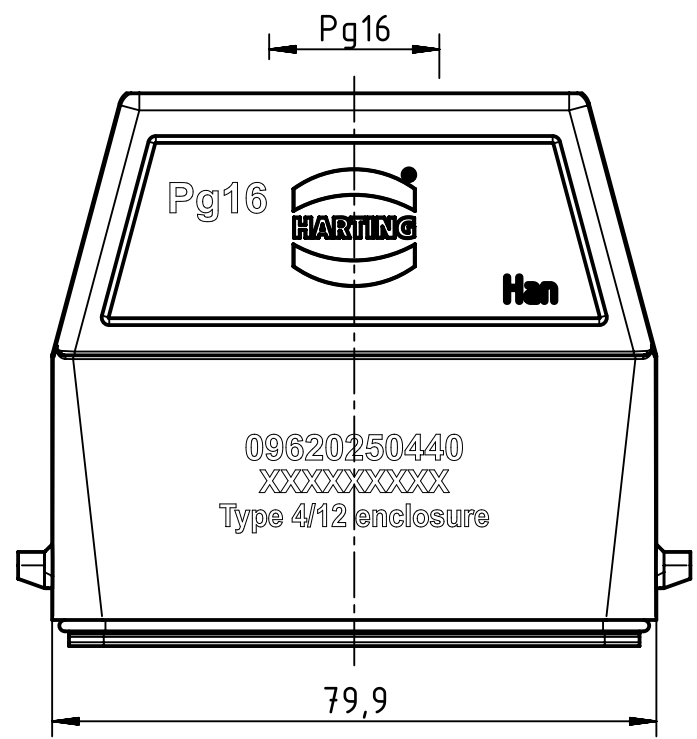

1 2 3 4 5 6

A

B

C

D

	All Dimensions in mm Original Size DIN A4		Scale 1:1	Free size tol.		Ref.		
						Sub.		
	All rights reserved		Created by FINKEV	Inspected by GERB	Standardisation SCHMIDTM	Date 2018-09-04	State Final Release	
	Department EL PD		Title Han EMC 25 Hood Top Entry PG 16				Doc-Key / ECM-Nr. 100090472/UGD/006/B 500000138645	
HARTING Electric GmbH & Co. KG D-32339 Espelkamp			Type TB	Number 09 62 025 0440			Rev. B	Page 1/1