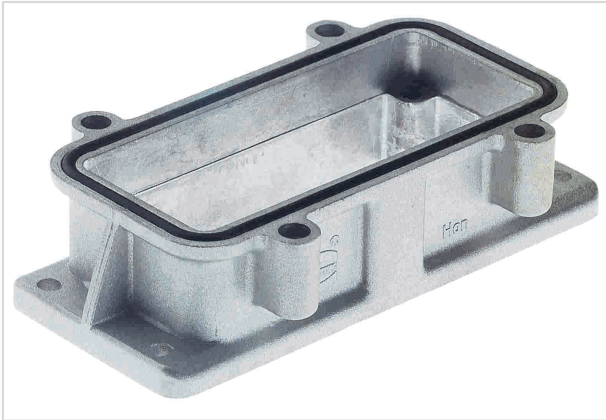

## Han EMV 40 Base Panel

Image is for illustration purposes only. Please refer to product description.

Part number	09 62 040 0301
Specification	Han EMV 40 Base Panel
HARTING eCatalogue	<a href="https://b2b.harting.com/09620400301">https://b2b.harting.com/09620400301</a>

### Identification

Category	Hoods/Housings
Series of hoods/housings	Han <sup>®</sup> EMC
Type of hood/housing	Bulkhead mounted housing

### Version

Size	16 B
Locking type	Screw locking
Field of application	Hoods/Housings for higher EMC requirements