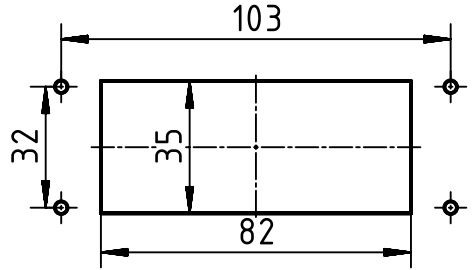

(1:2)
panel cut out

	All rights reserved Department EL PD HARTING Electric GmbH & Co. KG D-32339 Espelkamp	All Dimensions in mm Original Size DIN A4	Scale 1:1	Free size tol.	Ref. Sub.	
			Created by SPRENB	Inspected by GERB	Standardisation RUETERA	Date 2018-11-23
Title Han 40EMC-HBM for CL					Doc-Key / ECM-Nr. 100195536/UGD/004/B 500000143545	
Type TB		Number 09 62 040 0381			Rev. B	Page 1/1