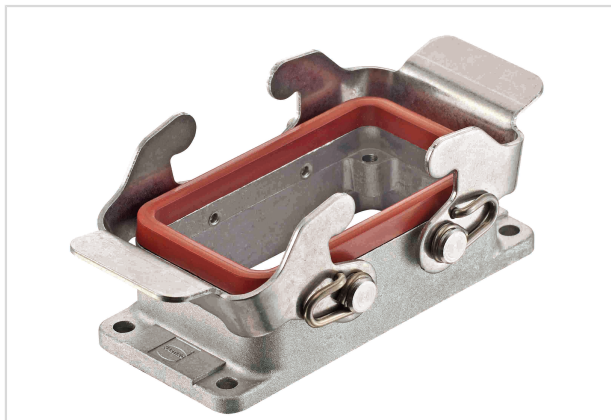

## Han High Temp 10B Base Panel 2 levers

Image is for illustration purposes only. Please refer to product description.

Part number	09 62 810 0391
Specification	Han High Temp 10B Base Panel 2 levers
HARTING eCatalogue	<a href="https://b2b.harting.com/09628100391">https://b2b.harting.com/09628100391</a>

### Identification

Category	Hoods/Housings
Series of hoods/housings	Han® High Temp
Type of hood/housing	Bulkhead mounted housing
Type	Low construction

### Version

Size	10 B
Locking type	Double locking lever