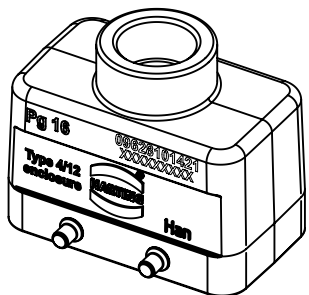

A

B

C

D

 All Dimensions in mm Original Size DIN A4	Scale	Free size tol.			Ref.
	1:1				Sub.
 All rights reserved Department EL PD	Created by	Inspected by	Standardisation	Date	State
	FINKEV	GERB	SCHMIDTM	2018-09-05	Final Release
HARTING Electric GmbH & Co. KG D-32339 Espelkamp	Title				Doc-Key / ECM-Nr.
	Han EMC/B 10 Hood Top Entry PG 16				100192230/UGD/004/C 500000138601
Type	Number	Rev.	Page		
TB	09 62 810 1421	C	1/1		