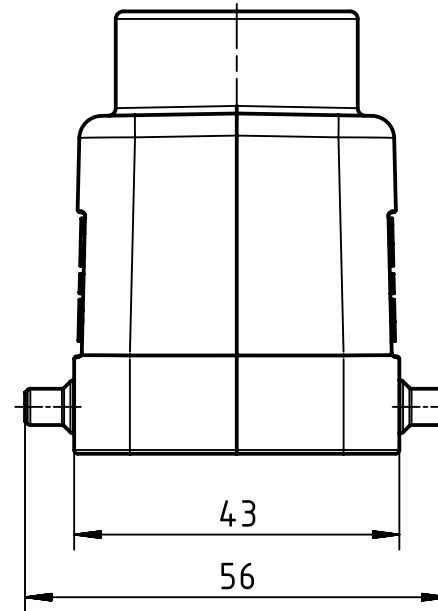

A

B

C

D

 All Dimensions in mm Original Size DIN A4	Scale	Free size tol.			Ref.
	1:1				Sub.
 All rights reserved Department EL PD	Created by	Inspected by	Standardisation	Date	State
	FINKEV	GERB	SCHMIDTM	2018-09-05	Final Release
HARTING Electric GmbH & Co. KG D-32339 Espelkamp	Title				Doc-Key / ECM-Nr.
	Han EMC/B 10 Hood Top Entry PG 16				100192230/UGD/004/C 500000138601
Type	Number	Rev.	Page		
TB	09 62 810 1421	C	1/1		