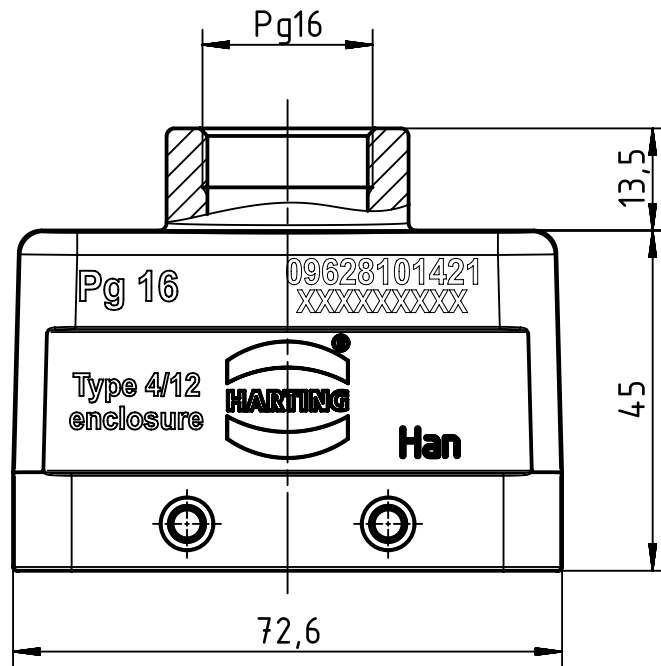

A

B

C

D

 All Dimensions in mm Original Size DIN A4	Scale	Free size tol.			Ref.
	1:1				Sub.
 All rights reserved Department EL PD	Created by	Inspected by	Standardisation	Date	State
	FINKEV	GERB	SCHMIDTM	2018-09-05	Final Release
HARTING Electric GmbH & Co. KG D-32339 Espelkamp	Title				Doc-Key / ECM-Nr.
	Han EMC/B 10 Hood Top Entry PG 16				100192230/UGD/004/C 500000138601
Type	Number	Rev.	Page		
TB	09 62 810 1421	C	1/1		