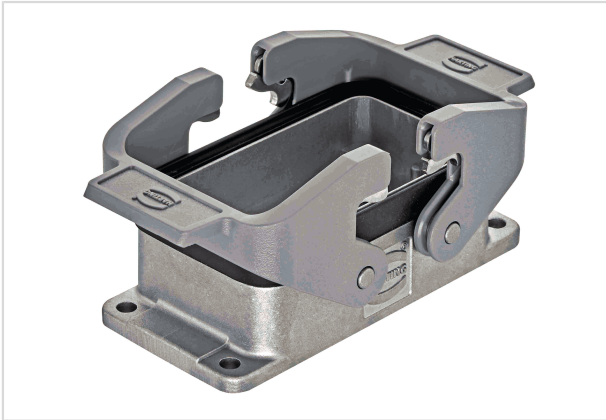

Han 10EMC/B-HBM-DL

Image is for illustration purposes only. Please refer to product description.

Part number	09 62 810 2301
Specification	Han 10EMC/B-HBM-DL
HARTING eCatalogue	https://b2b.harting.com/09628102301

Identification

Category	Hoods/Housings
Series of hoods/housings	Han [®] EMC/B
Type of hood/housing	Bulkhead mounted housing
Description of hood/housing	External seal
Type	Low construction

Version

Size	10 B
Locking type	Double locking lever
Han-Easy Lock [®]	Yes
Field of application	Hoods/Housings for higher EMC requirements

Pushing Performance

Material properties

Material (locking)	Polycarbonate (PC) Stainless steel
Colour (locking)	RAL 7037 (dust grey)
Material flammability class acc. to UL 94 (locking levers)	V-0
RoHS	compliant
ELV status	compliant
China RoHS	e
REACH Annex XVII substances	Not contained
REACH ANNEX XIV substances	Not contained
REACH SVHC substances	Not contained