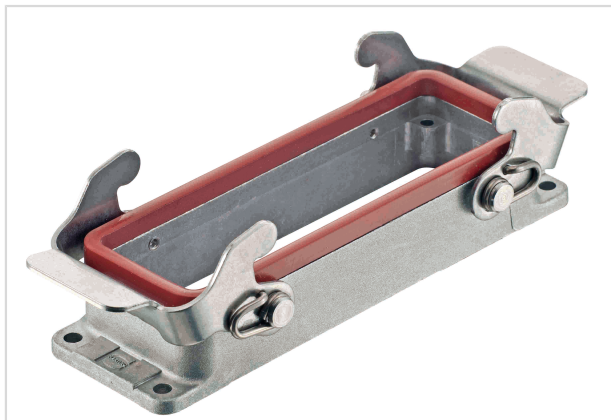

Han High Temp 24B Base Panel 2 levers

Image is for illustration purposes only. Please refer to product description.

Part number	09 62 824 0391
Specification	Han High Temp 24B Base Panel 2 levers
HARTING eCatalogue	https://b2b.harting.com/09628240391

Identification

Category	Hoods/Housings
Series of hoods/housings	Han® High Temp
Type of hood/housing	Bulkhead mounted housing
Type	Low construction

Version

Size	24 B
Locking type	Double locking lever

Technical characteristics

Limiting temperature	-40 ... +200 °C With Han® High Temp components
Degree of protection acc. to IEC 60529	IP65

Material properties

Material (hood/housing)	Aluminium die-cast
Surface (hood/housing)	Uncoated
Colour (hood/housing)	Unpainted
Material (seal)	FPM
Colour (seal)	Red
Material (locking)	Stainless steel
RoHS	compliant
ELV status	compliant
China RoHS	e