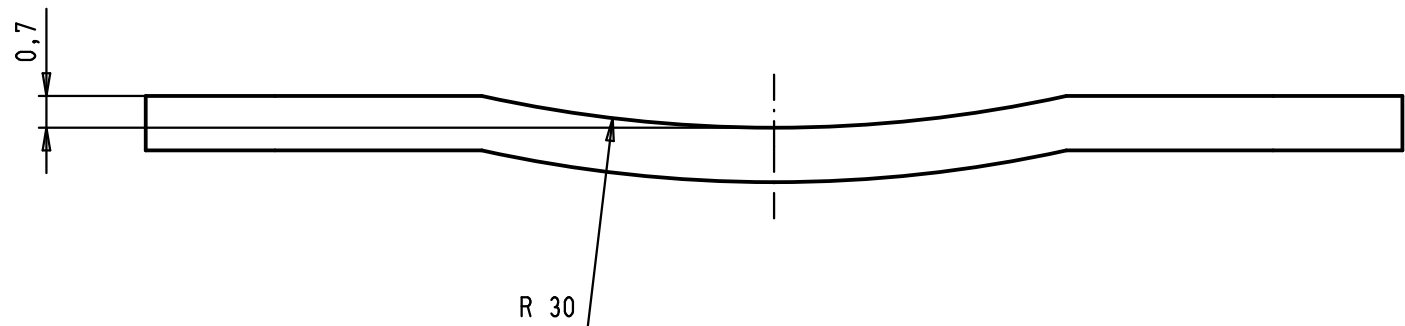

1 2 3 4 5 6

A

B

C

D

Cable clamp to be used for hoods with part numbers:

- 09 67 0xx 0424
 - 09 67 0XX 0425
 - 09 67 0XX 0434
 - 09 67 0XX 0435
- } XX = 25 or 37

				Dot.	Name	 All Dim. in mm Orig. Size DIN A 4	Large cable clamp for D-Sub hoods 25 to 37 poles	Moßstab/ Scale
			Detail.	09/10/09	PK			6:1
			Insp.					
			Stand.					
EC00871	09/10/09	PK	HARTING EURL F-95972 Paris				TB 09 67 002 9106	Blatt/ Page
Mod.	Dot.	Name					Sub.	1 / 1