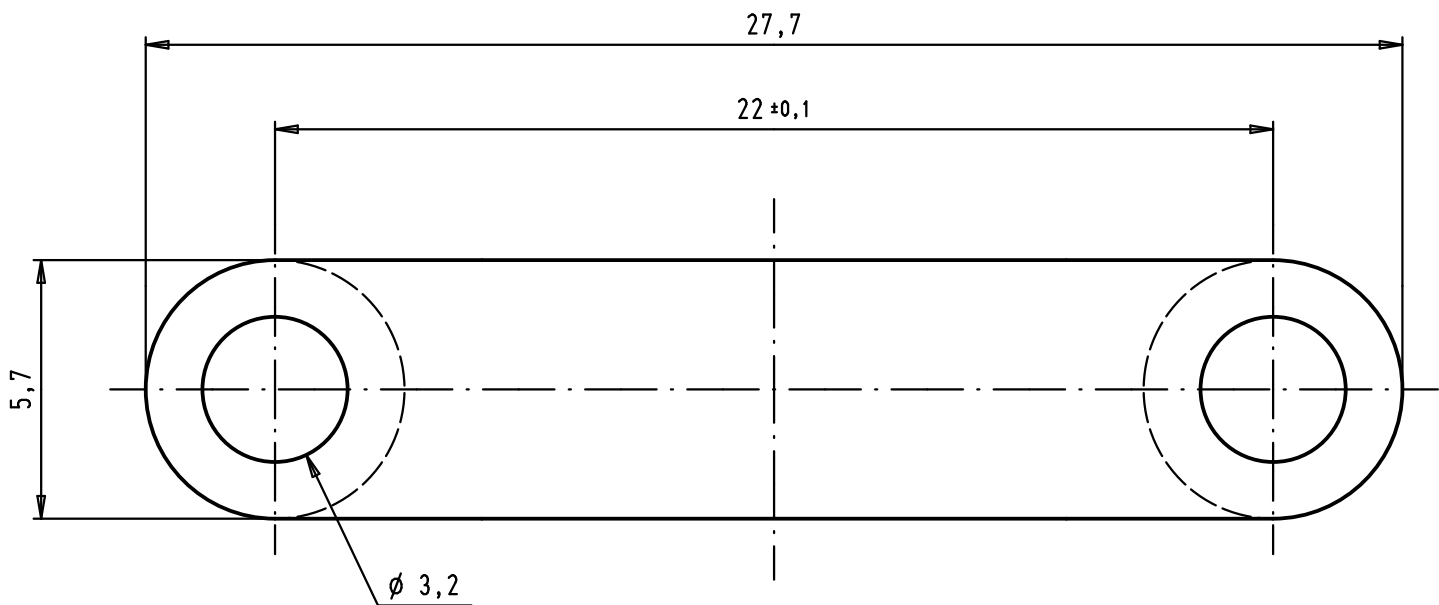

1 2 3 4 5 6

A

B

C

D

Cable clamp to be used for hoods with part numbers:

- 09 67 0xx 0424
 - 09 67 0XX 0425
 - 09 67 0XX 0434
 - 09 67 0XX 0435
- } XX = 25 or 37

				Dot.	Name	 All Dim. in mm Orig. Size DIN A 4	Large cable clamp for D-Sub hoods 25 to 37 poles	Moßstab/ Scale
			Detail.	09/10/09	PK			6:1
			Insp.					
			Stand.					
EC00871	09/10/09	PK	HARTING EURL F-95972 Paris				TB 09 67 002 9106	Blatt/ Page
Mod.	Dot.	Name					Sub.	1 / 1