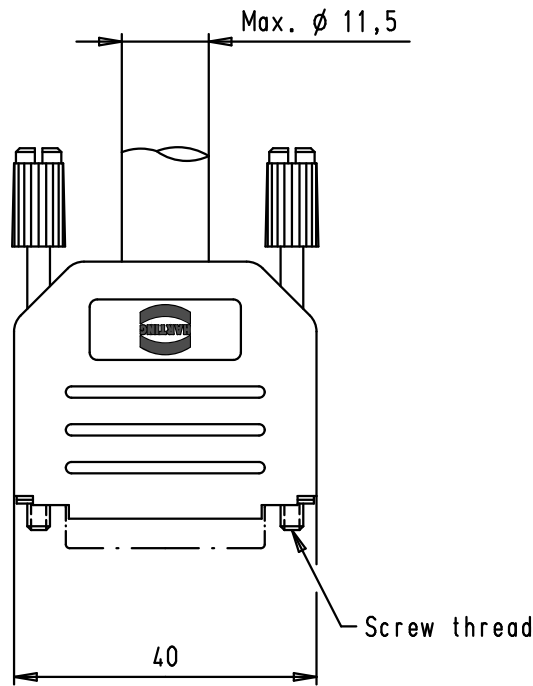

A

09 67 015 0426	M3
09 67 015 0424	4-40 UNC
Part number	Screw thread

Mod.	Dat.	Name	Dot.	Name
			Detail.	28/03/02 CV
			Insp.	
			Stand.	
34784	11/02/08	PK		
31085	04/09/02	CV		
29760	28/03/02	CV		
			HARTING EURL F-95972 Paris	

D-Sub, top entry hood with knurled screws, 15 poles, thermoplastic black	Maßstab/ Scale
	1:1
TB 09 67 015 042X	Blatt/ Page
Sub.	1 / 1

X-ON Electronics

Largest Supplier of Electrical and Electronic Components