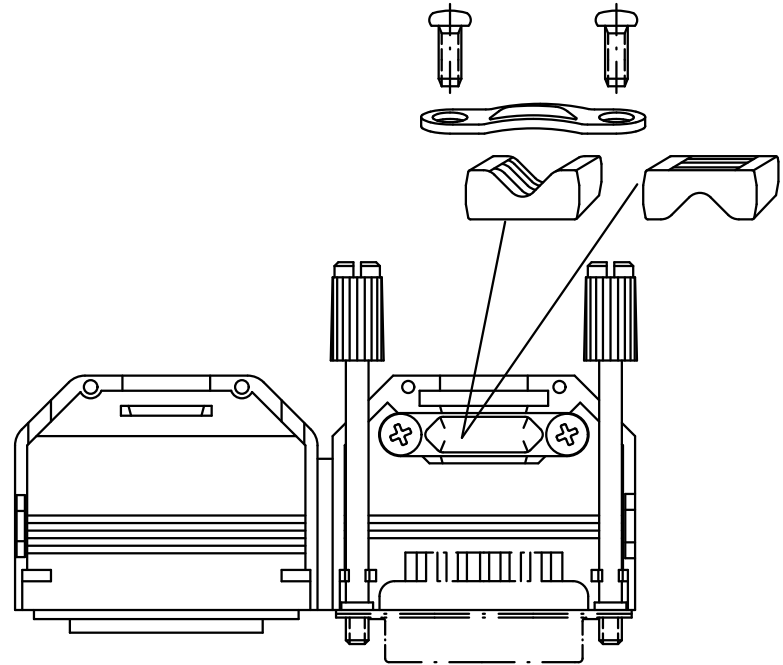

A

09 67 015 0426	M3
09 67 015 0424	4-40 UNC
Part number	Screw thread

Mod.	Dat.	Name	Dot.	Name
			Detail.	28/03/02 CV
			Insp.	
			Stand.	
34784	11/02/08	PK		
31085	04/09/02	CV		
29760	28/03/02	CV		
			HARTING EURL F-95972 Paris	

D-Sub, top entry hood with knurled screws, 15 poles, thermoplastic black	Maßstab/ Scale
	1:1
TB 09 67 015 042X	Blatt/ Page
Sub.	1 / 1

X-ON Electronics

Largest Supplier of Electrical and Electronic Components