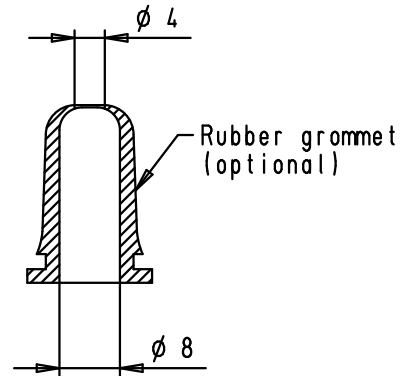

A

09 67 015 0426	M3
09 67 015 0424	4-40 UNC
Part number	Screw thread

Mod.	Dat.	Name	Dot.	Name
			Detail.	28/03/02 CV
			Insp.	
			Stand.	
34784	11/02/08	PK		
31085	04/09/02	CV		
29760	28/03/02	CV		
			HARTING EURL F-95972 Paris	

D-Sub, top entry hood with knurled screws, 15 poles, thermoplastic black	Maßstab/ Scale
	1:1
TB 09 67 015 042X	Blatt/ Page
Sub.	1 / 1

X-ON Electronics

Largest Supplier of Electrical and Electronic Components