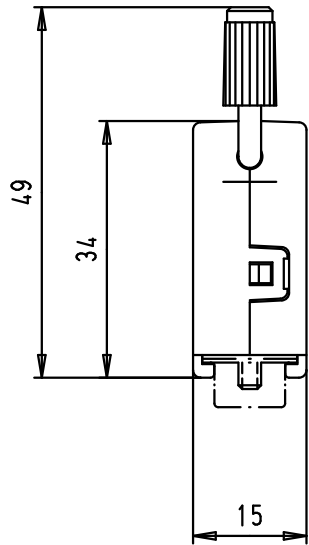

5

4

3

2

1

D

C

B

A

09 67 015 0426	M3
09 67 015 0424	4-40 UNC
Part number	Screw thread

Mod.	Dat.	Name	Dot.	Name
			Detail.	28/03/02 CV
			Insp.	
			Stand.	
34784	11/02/08	PK		
31085	04/09/02	CV		
29760	28/03/02	CV		
			HARTING EURL F-95972 Paris	

D-Sub, top entry hood with knurled screws, 15 poles, thermoplastic black	Maßstab/ Scale
	1:1
TB 09 67 015 042X	Blatt/ Page
Sub.	1 / 1

X-ON Electronics

Largest Supplier of Electrical and Electronic Components