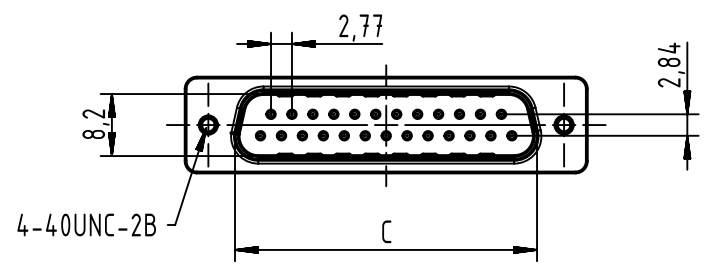

1 2 3 4 5 6

A

B

C

09670370605	37	69,4	63,5	55,42	54,8
09670250605	25	53,05	47,04	38,96	38,4
09670150605	15	39,2	33,3	25,25	24,7
09670090605	09	30,8	25,0	16,92	16,35

PL3

Part number	XX	A	B	C	D	Performance level

All Dimensions in mm
Original Size DIN A4

Scale
1:1

Free size tol.

Ref.
Sub.

All rights reserved
Department EC PD - FR

Created by
DOUGE

Inspected by
BHUTANI

Standardisation
HOFFMANN

Date
2014-07-30

State
Final Release

Title
D-Sub Gender changer male / female standard

Doc-Key / ECM-Nr.
100546199/UGD/001/B
500000078361

Type
TB

Number
09670XX0605

Rev.
B

Page
1/1