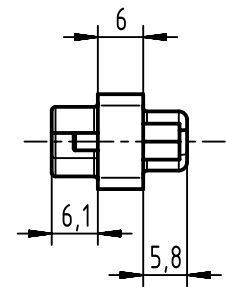

1 2 3 4 5 6

A

B

C

|             |    |       |       |       |       |
|-------------|----|-------|-------|-------|-------|
| 09670370605 | 37 | 69,4  | 63,5  | 55,42 | 54,8  |
| 09670250605 | 25 | 53,05 | 47,04 | 38,96 | 38,4  |
| 09670150605 | 15 | 39,2  | 33,3  | 25,25 | 24,7  |
| 09670090605 | 09 | 30,8  | 25,0  | 16,92 | 16,35 |

PL3

| Part number | XX | A | B | C | D | Performance level |
|-------------|----|---|---|---|---|-------------------|
|-------------|----|---|---|---|---|-------------------|

All Dimensions in mm  
Original Size DIN A4

Scale  
1:1

Free size tol.

Ref.  
Sub.

All rights reserved  
Department EC PD - FR

Created by  
DOUGE

Inspected by  
BHUTANI

Standardisation  
HOFFMANN

Date  
2014-07-30

State  
Final Release

Title  
D-Sub Gender changer male / female standard

Doc-Key / ECM-Nr.  
100546199/UGD/001/B  
500000078361

Type  
TB

Number  
09670XX0605

Rev.  
B

Page  
1/1