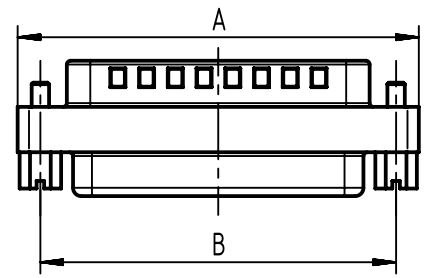

1 2 3 4 5 6

A

B

C

09670370605	37	69,4	63,5	55,42	54,8
09670250605	25	53,05	47,04	38,96	38,4
09670150605	15	39,2	33,3	25,25	24,7
09670090605	09	30,8	25,0	16,92	16,35

PL3

Part number	XX	A	B	C	D	Performance level

All Dimensions in mm
Original Size DIN A4

Scale
1:1

Free size tol.

Ref.
Sub.

All rights reserved
Department EC PD - FR

Created by
DOUGE

Inspected by
BHUTANI

Standardisation
HOFFMANN

Date
2014-07-30

State
Final Release

Title
D-Sub Gender changer male / female standard

Doc-Key / ECM-Nr.
100546199/UGD/001/B
500000078361

Type
TB

Number
09670XX0605

Rev.
B

Page
1/1