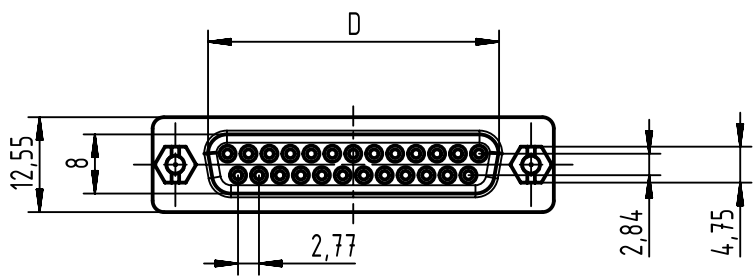

1 2 3 4 5 6

A

B

C

09670370605	37	69,4	63,5	55,42	54,8
09670250605	25	53,05	47,04	38,96	38,4
09670150605	15	39,2	33,3	25,25	24,7
09670090605	09	30,8	25,0	16,92	16,35

PL3

Part number	XX	A	B	C	D	Performance level

All Dimensions in mm
Original Size DIN A4

Scale
1:1

Free size tol.

Ref.
Sub.

All rights reserved
Department EC PD - FR

Created by
DOUGE

Inspected by
BHUTANI

Standardisation
HOFFMANN

Date
2014-07-30

State
Final Release

Title
D-Sub Gender changer male / female standard

Doc-Key / ECM-Nr.
100546199/UGD/001/B
500000078361

Type
TB

Number
09670XX0605

Rev.
B

Page
1/1