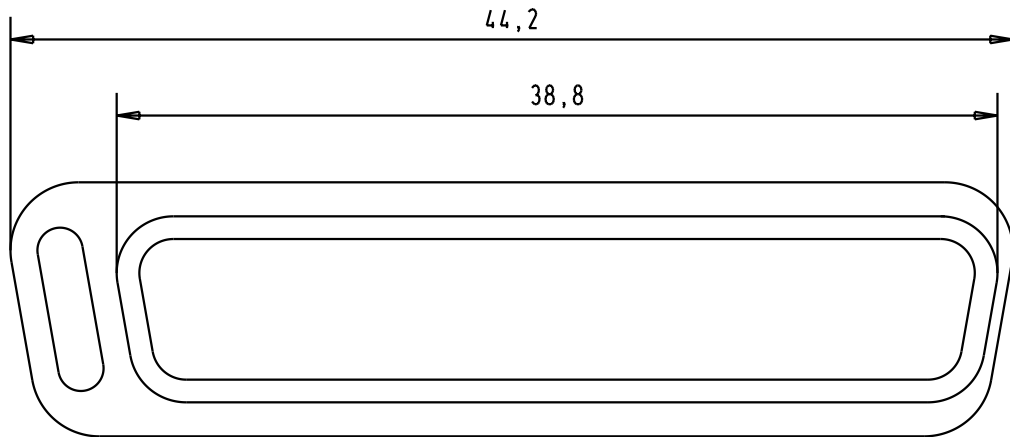

5 4 3 2 1

D

C

B

A

Detail. 09-APR-02 CV
Insp.
Stand.

D-Sub, Dust cap,
thermoplastic black,
for male connector 25 poles

Moßstab/
Scale
3:1