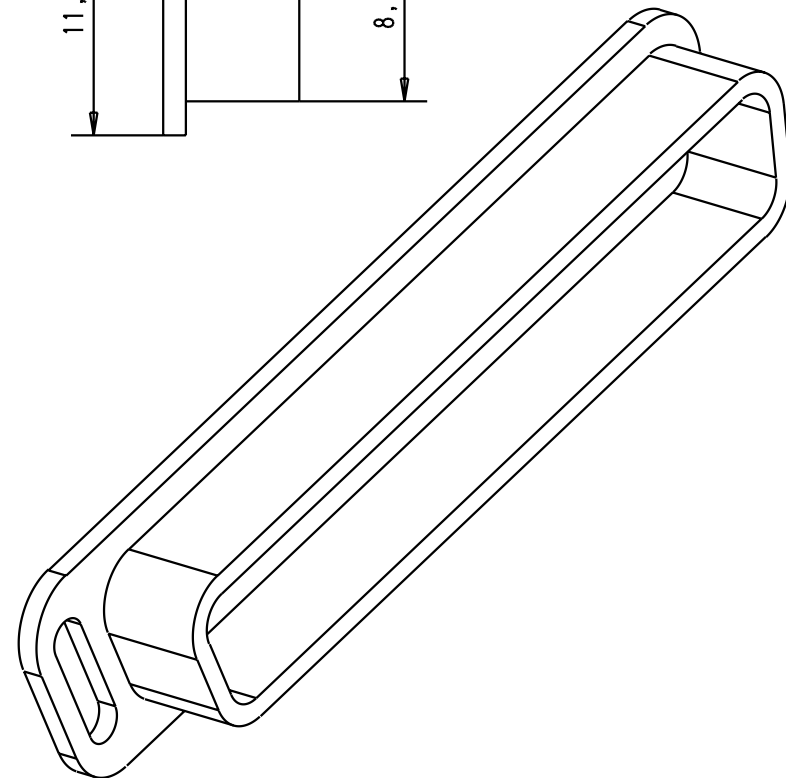

5 4 3 2 1

D

C

B

A

Detail. 09-APR-02 CV
Insp.
Stand.

D-Sub, Dust cap,
thermoplastic black,
for male connector 25 poles

Moßstab/
Scale
3:1