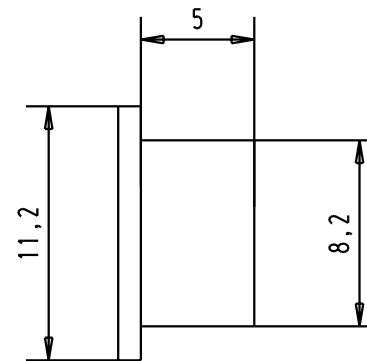

5 4 3 2 1

D

C

B

A

Detail. 09-APR-02 CV
Insp.
Stand.

D-Sub, Dust cap,
thermoplastic black,
for male connector 25 poles

Moßstab/
Scale
3:1