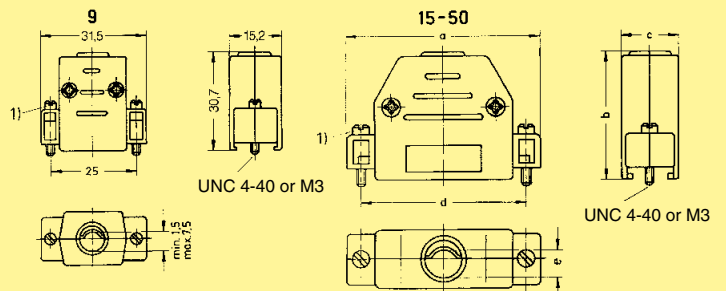

Top entry hoods with knurled or locking screws

Identification No. of contacts Part No. Drawing Dimensions in mm

Hood³⁾ Black thermoplastic with short locking screws	9	09 67 009 0442
	15	09 67 015 0442
	25	09 67 025 0442
	37	09 67 037 0442
	50	09 67 050 0442

Hood³⁾ Metallized thermoplastic with short locking screws Please insert digit for screw option Thread 4-40 UNC ▶ 4 Thread M3 ▶ 2	9	09 67 009 04 . 3
	15	09 67 015 04 . 3
	25	09 67 025 04 . 3
	37	09 67 037 04 . 3
	50	09 67 050 04 . 3

Internal metal screen⁴⁾ metallized (Crimp tool see chapter 20)	9	09 67 009 0421
	15	09 67 015 0421
	25	09 67 025 0421
	37	09 67 037 0421

	Cable Ø (mm)	
	min.	max.
9	6.1	8.8
15	6.1	8.8
25	8.0	10.3
37	9.5	11.5