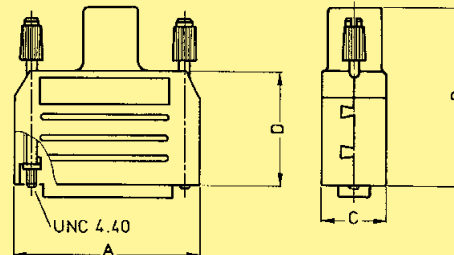

Screened hood Order cover and internal metal screen separately Cover⁴⁾ Black thermoplastic with knurled screws	9	09 67 009 0422
	15	09 67 015 0422
	25	09 67 025 0422
	37	09 67 037 0422

	A	B	C	D
9	35.0	54	19.1	34
15	43.0	54	19.1	34
25	57.5	54	19.1	34
37	74.0	54	19.1	34

Internal metal screen⁴⁾ metallized (Crimp tool see chapter 20)	9	09 67 009 0421
	15	09 67 015 0421
	25	09 67 025 0421
	37	09 67 037 0421