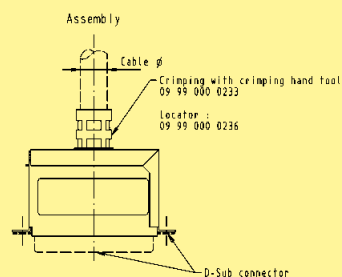

Cable Ø (mm)	
	min.	max.
9	6.1	8.8
15	6.1	8.8
25	8.0	10.3
37	9.5	11.5

1) Use of knurled screws is possible. Please order separately
2) Order 2 for each hood
3) Operating temperature: -20 °C ... +90 °C
4) Operating temperature: -55 °C ... +110 °C