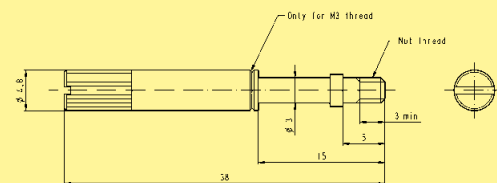

Top entry hoods with knurled or locking screws

Identification   No. of contacts   Part No.   Drawing   Dimensions in mm

Hood³⁾ Black thermoplastic with short locking screws	9	09 67 009 0442
	15	09 67 015 0442
	25	09 67 025 0442
	37	09 67 037 0442
	50	09 67 050 0442

Hood³⁾ Metallized thermoplastic with short locking screws Please insert digit for screw option Thread 4-40 UNC ▶ 4 Thread M3 ▶ 2	9	09 67 009 04 . 3
	15	09 67 015 04 . 3
	25	09 67 025 04 . 3
	37	09 67 037 04 . 3
	50	09 67 050 04 . 3

	a	b	c	d	e	
					min.	max.
15	40.0	34.7	15.2	33.3	3.3	8.5
25	53.2	39.7	15.2	47.0	3.5	11.0
37	70.0	39.7	15.2	63.5	3.5	11.0
50	67.5	39.7	18.2	61.1	9.3	12.0

Knurled screw for metallized hood Thread UNC Thread M3	9-50	09 67 000 9925²⁾
	9-50	09 67 000 9930²⁾

Screened hood Order cover and internal metal screen separately Cover⁴⁾ Black thermoplastic with knurled screws	9	09 67 009 0422
	15	09 67 015 0422
	25	09 67 025 0422
	37	09 67 037 0422

	A	B	C	D
9	35.0	54	19.1	34
15	43.0	54	19.1	34
25	57.5	54	19.1	34
37	74.0	54	19.1	34

Internal metal screen⁴⁾ metallized (Crimp tool see chapter 20)	9	09 67 009 0421
	15	09 67 015 0421
	25	09 67 025 0421
	37	09 67 037 0421

	Cable Ø (mm)	
	min.	max.
9	6.1	8.8
15	6.1	8.8
25	8.0	10.3
37	9.5	11.5

1) Use of knurled screws is possible. Please order separately
2) Order 2 for each hood
3) Operating temperature: -20 °C ... +90 °C
4) Operating temperature: -55 °C ... +110 °C