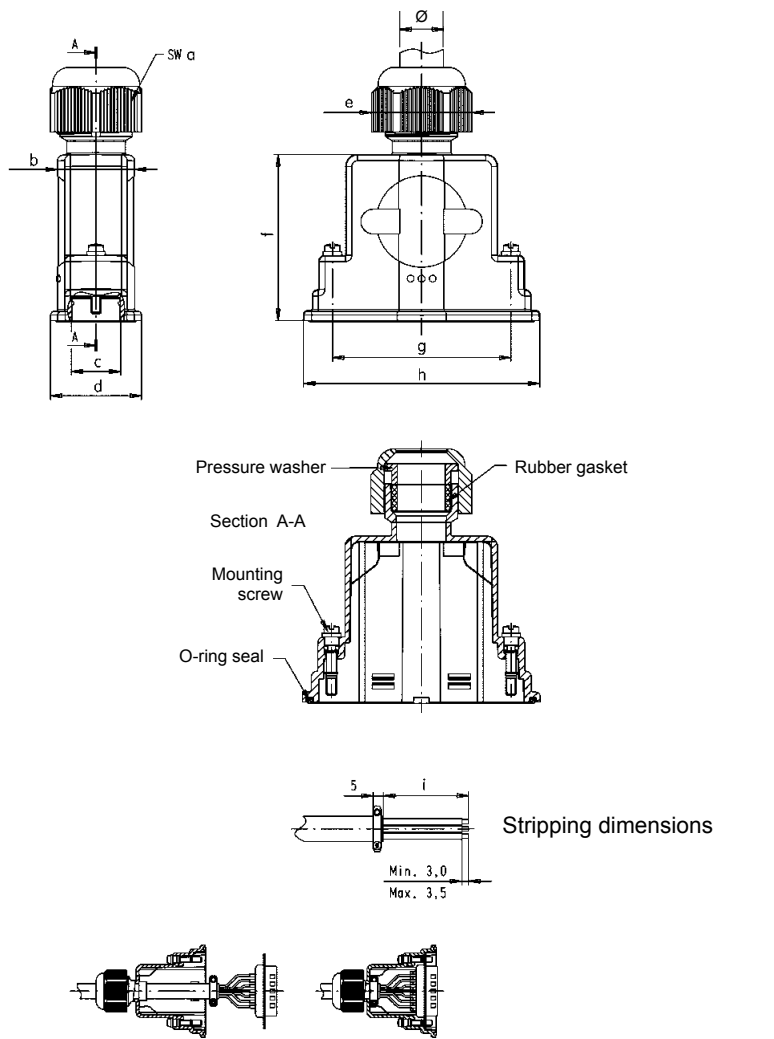

D-Sub

Hood ¹⁾ Black thermoplastic	9	09 67 009 043
	15	09 67 015 043
	25	09 67 025 043
	37	09 67 037 043
	50	09 67 050 043

Metallized thermo- plastic	9	09 67 009 053
	15	09 67 015 053
	25	09 67 025 053
	37	09 67 037 053
	50	09 67 050 053

Please insert digit
for screw option

Locking screw, thread 4-40 UNC	8
Locking screw, thread M3	9

Mounting instructions:

- The peeled back cable braiding must not extend over the cable clamp, in order not to damage the gasket or to impair its performance.
- Pull back cable until cable clamp snaps into shielding plate.
- Snap connector into hood.