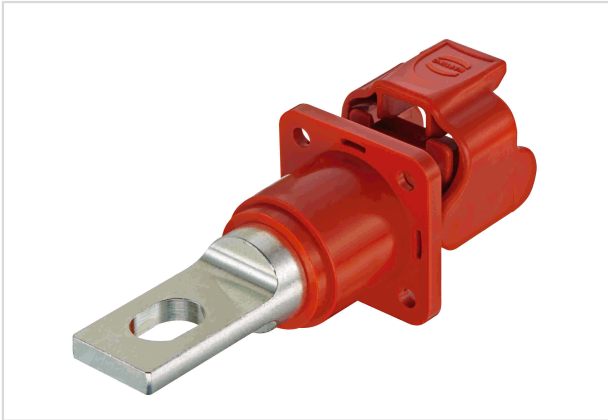

## Han® S-HBM w. MC red busbar

Image is for illustration purposes only. Please refer to product description.

Part number	09 93 001 0304
Specification	Han® S-HBM w. MC red busbar
HARTING eCatalogue	<a href="https://b2b.harting.com/09930010304">https://b2b.harting.com/09930010304</a>

### Identification

Category	Hoods/Housings
Series of hoods/housings	Han® S
Type of hood/housing	Bulkhead mounted housing
Description of hood/housing	incl. male contact with busbar termination

### Version

Number of contacts	1
Locking type	Single locking lever
Field of application	Energy Storage Systems