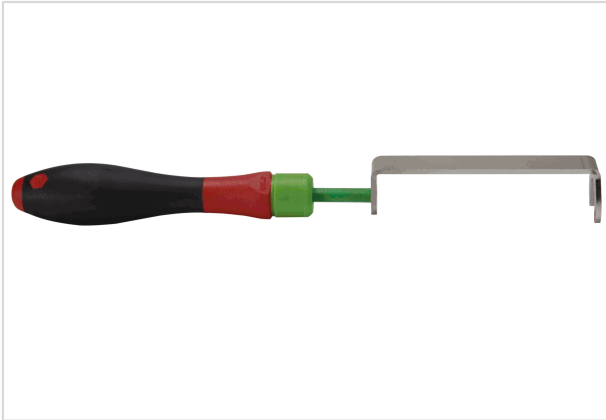

## M12 dynamometric screwdriver SW15

Image is for illustration purposes only. Please refer to product description.

Part number	09 99 000 0646
Specification	M12 dynamometric screwdriver SW15
HARTING eCatalogue	<a href="https://b2b.harting.com/09990000646">https://b2b.harting.com/09990000646</a>

### Identification

Category	Tools
Type of tool	Dynamometric screwdriver
Description of the tool	for M12 Slim Design

### Technical characteristics

Tightening torque	0.6 Nm
Wrench size	15