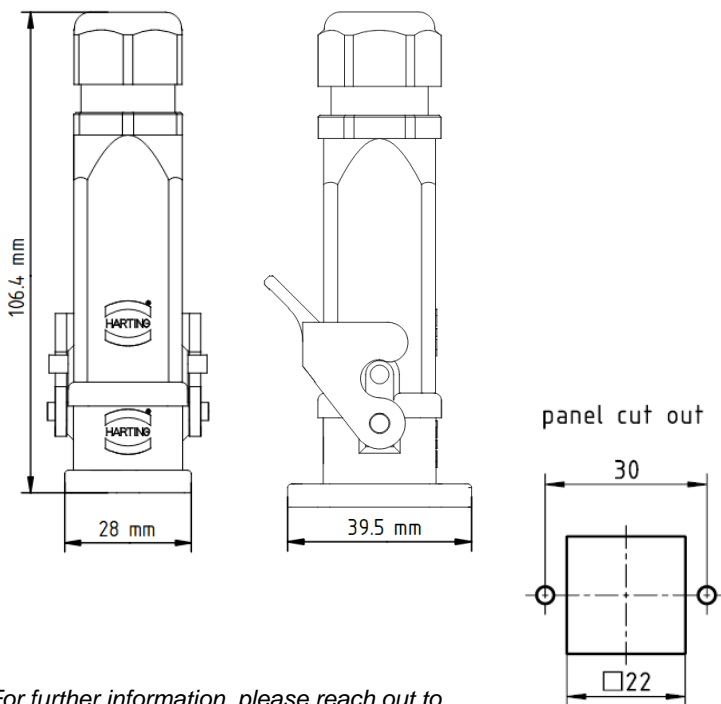

Technical Characteristics

Part Number

Han 3A Kit

Hood	Top Entry
Housing	Bulkhead
Hood/Housing Material	Plastic
IP / NEMA	IP65 / 4, 4x, 12
Temp Rating	-40 to +125C
Cable Gland	M20 Plastic
Cable Diameter	5-9mm / 6-12mm
Insert	3+GND
Screw Terminals	18-14AWG
Wire Strip Length	4.5mm
Mating Cycles	> 500
Flammability	V-0

10 20 003 0002

Electrical Characteristics

Rated Current	10amps
Rated Voltage	600V UL
Rated Impulse Voltage	4kV

Drawings and Assembly Information

Dimensions in mm

Tooling and Torque Values

Type	Tool	Torque (Nm)
Terminal Screws (M3)	Slotted 0.4 x 2.5	0.25
Fixing Screw (M3)	Slotted 0.4 x 2.5	0.25
Mounting Screws (M3 recommended)	-	0.8...1.0
Cable Gland (M20)	SW 24	4.5

Kit Contents

Male Insert	09 20 003 2611
Female insert	09 20 003 2711
Housing	09 20 003 0320
Hood	19 20 003 0420
Cable Gland*	19 00 000 5180 (5-9mm)
	19 00 000 5182 (6-12mm)
Screws (x2)	09 20 000 9918

For further information, please reach out to techsupportUS@HARTING.com