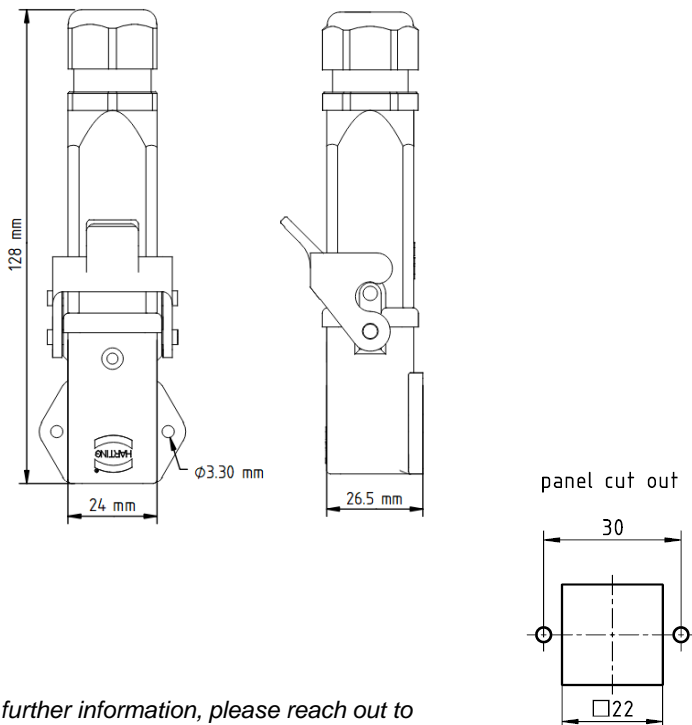

Drawings and Assembly Information

Dimensions in mm

For further information, please reach out to techsupportUS@HARTING.com

Tooling and Torque Values

Type	Tool	Torque (Nm)
Terminal Screws (M3)	Slotted 0.4 x 2.5	0.25
Fixing Screw (M3)	Slotted 0.4 x 2.5	0.25
Mounting Screws (M3 recommended)	-	0.8...1.0
Cable Gland (M20)	SW 24	4.5

Kit Contents

Male Insert	09 20 003 2611
Female insert	09 20 003 2711
Housing	09 20 003 0820
Hood	19 20 003 0420
Cable Gland*	19 00 000 5180 (5-9mm)
	19 00 000 5182 (6-12mm)
Screws (x2)	09 20 000 9918

*kit content include one gland with multiple grommets