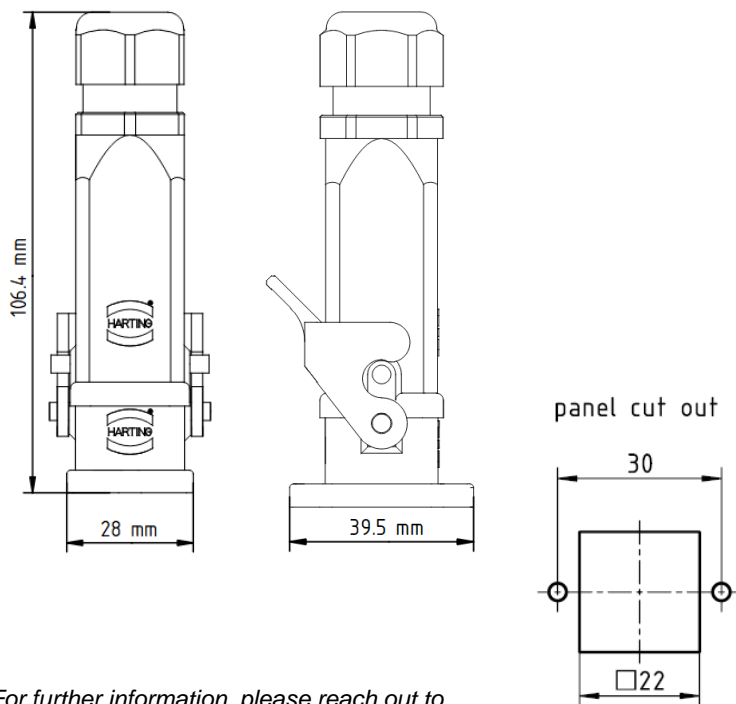

Technical Characteristics

Part Number

Han 4A Kit

Hood	Top Entry
Housing	Bulkhead
Hood/Housing Material	Plastic
IP / NEMA	IP65 / 4, 4x, 12
Temp Rating	-40 to +125C
Cable Gland	M20 Plastic
Cable Diameter	5-9mm / 6-12mm
Insert	4+GND
Screw Terminals	18-14AWG
Wire Strip Length	4.5mm
Mating Cycles	> 500
Flammability	V-0

10 20 004 0002

Electrical Characteristics

Rated Current	10amps
Rated Voltage	600V UL
Rated Impulse Voltage	4kV

Drawings and Assembly Information

Dimensions in mm

Tooling and Torque Values

Type	Tool	Torque (Nm)
Terminal Screws (M3)	Slotted 0.4 x 2.5	0.25
Fixing Screw (M3)	Slotted 0.4 x 2.5	0.25
Mounting Screws (M3 recommended)	-	0.8...1.0
Cable Gland (M20)	SW 24	4.5

Kit Contents

Male Insert	09 20 004 2611
Female insert	09 20 004 2711
Housing	09 20 003 0320
Hood	19 20 003 0420
Cable Gland*	19 00 000 5180 (5-9mm)
	19 00 000 5182 (6-12mm)
Screws (x2)	09 20 000 9918

For further information, please reach out to techsupportUS@HARTING.com