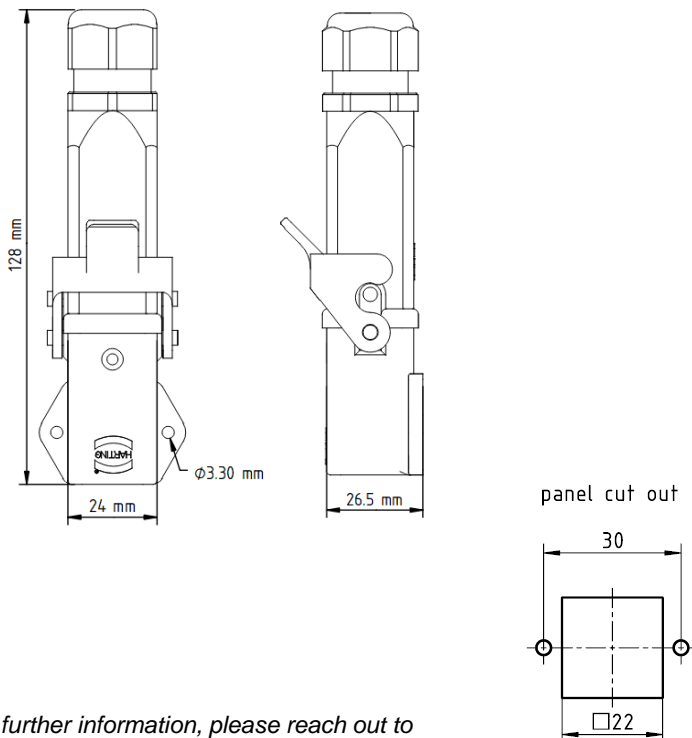

Drawings and Assembly Information

Dimensions in mm

For further information, please reach out to techsupportUS@HARTING.com

Tooling and Torque Values

Type	Tool	Torque (Nm)
Terminal Screws (M3)	Slotted 0.4 x 2.5	0.25
Fixing Screw (M3)	Slotted 0.4 x 2.5	0.25
Mounting Screws (M3 recommended)	-	0.8...1.0
Cable Gland (M20)	SW 24	4.5

Kit Contents

Male Insert	09 20 004 2611
Female insert	09 20 004 2711
Housing	09 20 003 0820
Hood	19 20 003 0420
Cable Gland*	19 00 000 5180 (5-9mm)
	19 00 000 5182 (6-12mm)
Screws (x2)	09 20 000 9918

*kit content include one gland with multiple grommets